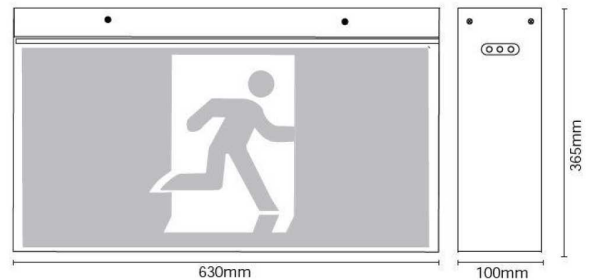

EXODUS JUMBO 6W

Surface Mount 48m Exit Light

The EXODUS JUMBO 6W Surface Mount 48m Exit Light provides double the viewing distance compared to conventional Exit Lights and comes complete with a set of directional decals for single or double sided configurations. It comes in a robust steel chassis and can be suspended, wall or ceiling mounted to suit large indoor spaces such as stadiums, warehouses, car parks, public buildings and train stations. C0-D6.3, C90-E3.2

SPECIFICATIONS

Material Specifications

Material	Flame-Retardant Polycarbonate
Mounting	Surface Mounted - Wall or Ceiling
Dimensions	630mm(L) x 100mm(W) x 365mm(H)
Weight	5.0Kg
Ingress Protection	IP20
Warranty	5 Year Replacement

Electrical Specifications

Input Voltage	240V, 50Hz
Connection Method	Large Terminal Block, 20mm ² Cable Entry
Mode of Operation	Maintained
Battery & Charger System	Lithium Battery w. Intelligent 3-stage charger and battery management
Emergency Duration	> 120 minutes
Indicators	Batter Charger Green LED
Operating Temperature (Ta)	1°C - 40°C

Optic Specifications

LED Wattage	(6W Standby)
Light Source	High output LED Strip
AS2293 Classification	C0-D6.3, C90-E3.2

Dimensions

VARIATIONS

EXS-JUMBO	EXODUS JUMBO 6W Surface Mount Exit - 48m, maintained, White
EXS-JUMBO-RF	EXODUS JUMBO 6W Surface Mount Exit - 48m, maintained, c/w Wireless RF Monitoring, White