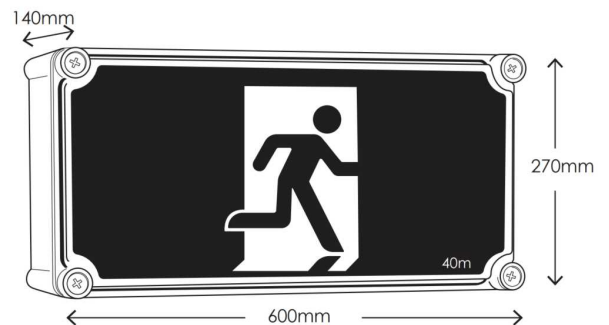

EXODUS AQUAXL 5W

Surface Mount 40m Exit Light

The EXODUS AQUAXL 5W Surface Mount 40m Exit Light provides double the viewing distance compared to conventional Exit Lights and comes complete with a set of directional decals for single or double-sided configurations. It comes in a robust steel chassis and can be suspended, wall or ceiling mounted to suit large indoor spaces such as stadiums, warehouses, car parks, public buildings and train stations. C0-D2.5, C90-E1.6.

Viewing distance 40m.

SPECIFICATIONS

Material Specifications

Material	Flame-Retardant Polycarbonate
Mounting	Surface Mounted - Wall Only
Dimensions	600mm(L) x 140mm(W) x 270mm(H)
Weight	4.0Kg
Ingress Protection	IP67
Impact Rating	IK10
Warranty	5 Year Replacement

Electrical Specifications

Input Voltage	230V, 50Hz
Connection Method	Large Terminal Block, 20mm ² Cable Entry
Mode of Operation	Maintained
Battery & Charger System	Lithium Battery w. Intelligent 3-stage charger and battery management
Emergency Duration	> 120 minutes
Indicators	Battery Charger Green LED
Operating Temperature (Ta)	1°C - 40°C

Optic Specifications

LED Wattage	(5W Standby)
Light Source	High output LED Strip
AS2293 Classification	C0-E2.5, C90-E1.6

VARIATIONS

EXS-AQUAXL-A	EXODUS AQUAXL 5W Surface Mount Exit - 40m, maintained, No Arrow, White
EXS-AQUAXL-L	EXODUS AQUAXL 5W Surface Mount Exit - 40m, maintained, Left Arrow, White
EXS-AQUAXL-R	EXODUS AQUAXL 5W Surface Mount Exit - 40m, maintained, Right Arrow, White
EXS-AQUAXL-A-RB	EXODUS AQUAXL 5W Surface Mount Exit - 40m, maintained, No Arrow, Remote Box For Freezers, White
EXS-AQUAXL-A-RF	EXODUS AQUAXL 5W Surface Mount Exit - 40m, maintained, No Arrow, c/w Wireless RF Monitoring, White