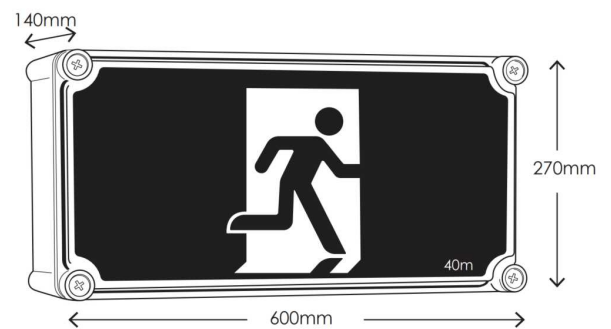

EXODUS AQUAXL 5W

Surface Mount 40m Exit Light

The EXODUS AQUAXL 5W Surface Mount 40m Exit Light provides double the viewing distance compared to conventional Exit Lights and comes complete with a set of directional decals for single or double-sided configurations. It comes in a robust steel chassis and can be suspended, wall or ceiling mounted to suit large indoor spaces such as stadiums, warehouses, car parks, public buildings and train stations. C0-D2.5, C90-E1.6.

Viewing distance 40m.

SPECIFICATIONS

Material Specifications

Material	Flame-Retardant Polycarbonate
Mounting	Surface Mounted - Wall Only
Dimensions	600mm(L) x 140mm(W) x 270mm(H)
Weight	4.0Kg
Ingress Protection	IP67
Impact Rating	IK10
Warranty	5 Year Replacement

Electrical Specifications

Input Voltage	230V, 50Hz
Connection Method	Large Terminal Block, 20mm ² Cable Entry
Mode of Operation	Maintained
Battery & Charger System	Lithium Battery w. Intelligent 3-stage charger and battery management
Emergency Duration	> 120 minutes
Indicators	Battery Charger Green LED
Operating Temperature (Ta)	1°C - 40°C

Optic Specifications

LED Wattage	(5W Standby)
Light Source	High output LED Strip
AS2293 Classification	C0-E2.5, C90-E1.6

VARIATIONS

EXS-AQUAXL-A	EXODUS AQUAXL 5W Surface Mount Exit - 40m, maintained, No Arrow, White
EXS-AQUAXL-L	EXODUS AQUAXL 5W Surface Mount Exit - 40m, maintained, Left Arrow, White
EXS-AQUAXL-R	EXODUS AQUAXL 5W Surface Mount Exit - 40m, maintained, Right Arrow, White
EXS-AQUAXL-A-RB	EXODUS AQUAXL 5W Surface Mount Exit - 40m, maintained, No Arrow, Remote Box For Freezers, White
EXS-AQUAXL-A-RF	EXODUS AQUAXL 5W Surface Mount Exit - 40m, maintained, No Arrow, c/w Wireless RF Monitoring, White