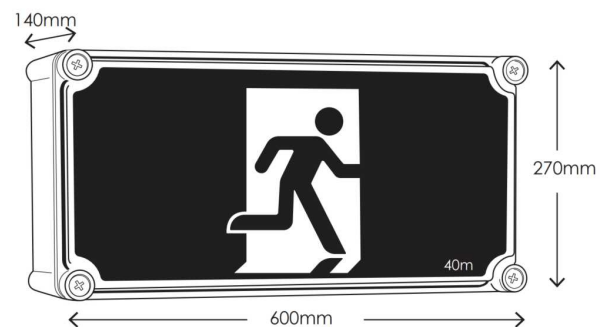

EXODUS AQUAXL 5W

Surface Mount 40m Exit Light

The EXODUS AQUAXL 5W Surface Mount 40m Exit Light provides double the viewing distance compared to conventional Exit Lights and comes complete with a set of directional decals for single or double-sided configurations. It comes in a robust steel chassis and can be suspended, wall or ceiling mounted to suit large indoor spaces such as stadiums, warehouses, car parks, public buildings and train stations. C0-D2.5, C90-E1.6.

Viewing distance 40m.

SPECIFICATIONS

Material Specifications

Material	Flame-Retardant Polycarbonate
Mounting	Surface Mounted - Wall Only
Dimensions	600mm(L) x 140mm(W) x 270mm(H)
Weight	4.0Kg
Ingress Protection	IP67
Impact Rating	IK10
Warranty	5 Year Replacement

Electrical Specifications

Input Voltage	230V, 50Hz
Connection Method	Large Terminal Block, 20mm ² Cable Entry
Mode of Operation	Maintained
Battery & Charger System	Lithium Battery w. Intelligent 3-stage charger and battery management
Emergency Duration	> 120 minutes
Indicators	Battery Charger Green LED
Operating Temperature (Ta)	1°C - 40°C

Optic Specifications

LED Wattage	(5W Standby)
Light Source	High output LED Strip
AS2293 Classification	C0-E2.5, C90-E1.6

VARIATIONS

EXS-AQUAXL-A	EXODUS AQUAXL 5W Surface Mount Exit - 40m, maintained, No Arrow, White
EXS-AQUAXL-L	EXODUS AQUAXL 5W Surface Mount Exit - 40m, maintained, Left Arrow, White
EXS-AQUAXL-R	EXODUS AQUAXL 5W Surface Mount Exit - 40m, maintained, Right Arrow, White
EXS-AQUAXL-A-RB	EXODUS AQUAXL 5W Surface Mount Exit - 40m, maintained, No Arrow, Remote Box For Freezers, White
EXS-AQUAXL-A-RF	EXODUS AQUAXL 5W Surface Mount Exit - 40m, maintained, No Arrow, c/w Wireless RF Monitoring, White