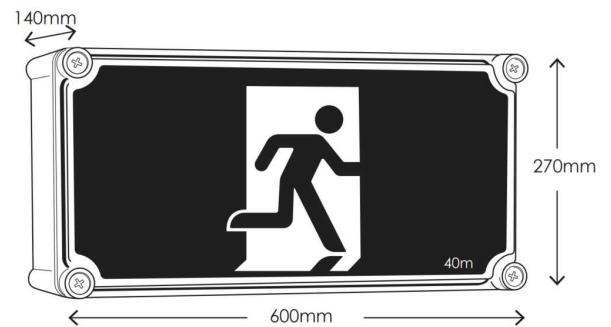

EXODUS AQUAXL 5W

Surface Mount 40m Exit Light

The EXODUS AQUAXL 5W Surface Mount 40m Exit Light provides double the viewing distance compared to conventional Exit Lights and comes complete with a set of directional decals for single or double-sided configurations. It comes in a robust steel chassis and can be suspended, wall or ceiling mounted to suit large indoor spaces such as stadiums, warehouses, car parks, public buildings and train stations. C0-D2.5, C90-E1.6.

Viewing distance 40m.

SPECIFICATIONS

Material Specifications

Material	Flame-Retardant Polycarbonate
Mounting	Surface Mounted - Wall Only
Dimensions	600mm(L) x 140mm(W) x 270mm(H)
Weight	4.0Kg
Ingress Protection	IP67
Impact Rating	IK10
Warranty	5 Year Replacement

Electrical Specifications

Input Voltage	230V, 50Hz
Connection Method	Large Terminal Block, 20mm ² Cable Entry
Mode of Operation	Maintained
Battery & Charger System	Lithium Battery w. Intelligent 3-stage charger and battery management
Emergency Duration	> 120 minutes
Indicators	Battery Charger Green LED
Operating Temperature (Ta)	1°C - 40°C

Optic Specifications

LED Wattage	(5W Standby)
Light Source	High output LED Strip
AS2293 Classification	C0-E2.5, C90-E1.6

VARIATIONS

EXS-AQUAXL-A	EXODUS AQUAXL 5W Surface Mount Exit - 40m, maintained, No Arrow, White
EXS-AQUAXL-L	EXODUS AQUAXL 5W Surface Mount Exit - 40m, maintained, Left Arrow, White
EXS-AQUAXL-R	EXODUS AQUAXL 5W Surface Mount Exit - 40m, maintained, Right Arrow, White
EXS-AQUAXL-A-RB	EXODUS AQUAXL 5W Surface Mount Exit - 40m, maintained, No Arrow, Remote Box For Freezers, White
EXS-AQUAXL-A-RF	EXODUS AQUAXL 5W Surface Mount Exit - 40m, maintained, No Arrow, c/w Wireless RF Monitoring, White