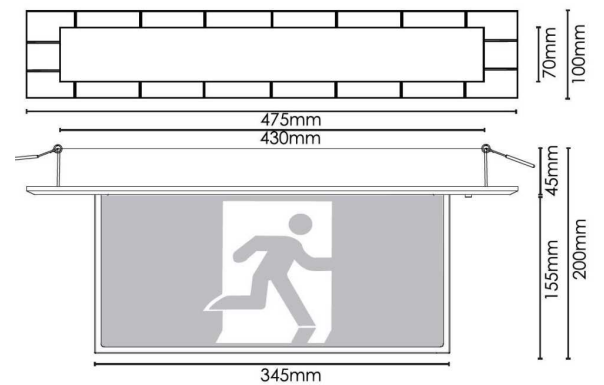

VARIATIONS

EXS-BLADE	BLADE 4W Recessed Exit Light - 24m, maint., White
EXS-BLADE-B	BLADE 4W Recessed Exit Light - 24m, maint., Black
EXS-BLADE-BG	BLADE 4W Recessed Exit Light - 24m, maint., Black w. White Decals
EXS-BLADE-ST	BLADE 4W Recessed Exit Light - 24m, maint. c/w Self Test, White