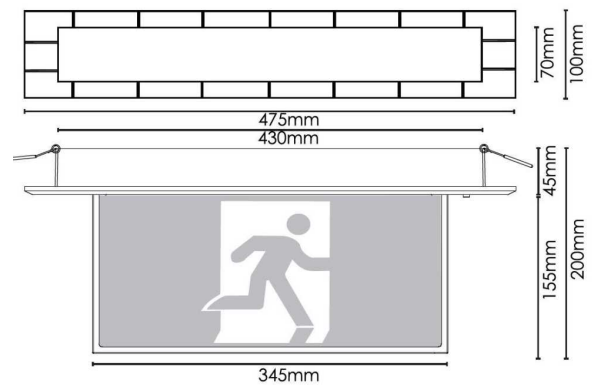

VARIATIONS

EXS-BLADE	BLADE 4W Recessed Exit Light - 24m, maint., White
EXS-BLADE-B	BLADE 4W Recessed Exit Light - 24m, maint., Black
EXS-BLADE-BG	BLADE 4W Recessed Exit Light - 24m, maint., Black w. White Decals
EXS-BLADE-ST	BLADE 4W Recessed Exit Light - 24m, maint. c/w Self Test, White