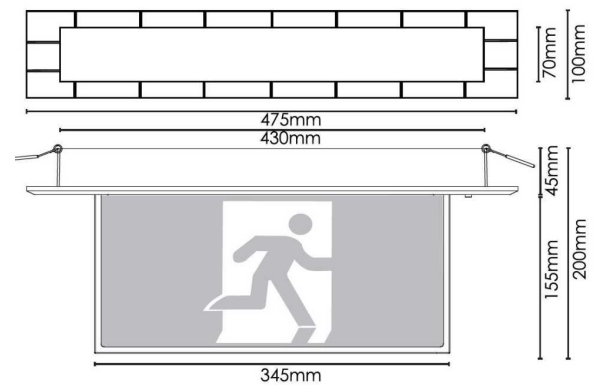

VARIATIONS

EXS-BLADE	BLADE 4W Recessed Exit Light - 24m, maint., White
EXS-BLADE-B	BLADE 4W Recessed Exit Light - 24m, maint., Black
EXS-BLADE-BG	BLADE 4W Recessed Exit Light - 24m, maint., Black w. White Decals
EXS-BLADE-ST	BLADE 4W Recessed Exit Light - 24m, maint. c/w Self Test, White