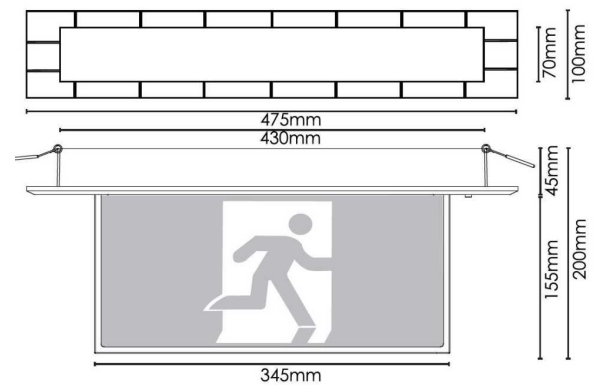

#### Material Specifications

<b>Material</b>	Flame - Retardant Polycarbonate
<b>Application</b>	Recessed - Plaster Ceilings
<b>Dimensions</b>	457mm(L) x 100mm(W) x 200mm(H)
<b>Cutout</b>	430mm x 75mm cutout
<b>Weight</b>	1.5Kg
<b>Ingress Protection</b>	IP20
<b>Warranty</b>	5 Year Replacement