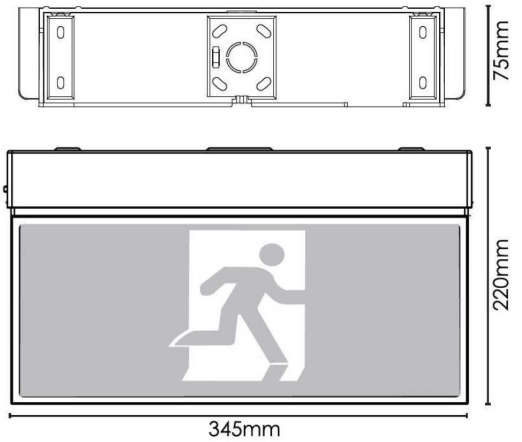

VARIATIONS

EXS-EDGE	EDGE 4W Slide'n'Connect Blade Exit Light - 24m, maint., White
EXS-EDGE-B	EDGE 4W Slide'n'Connect Blade Exit Light - 24m, maint., Black
EXS-EDGE-BG	EDGE 4W Slide'n'Connect Blade Exit Light - 24m, maint., Black/Green
EXS-EDGE-ST	EDGE 4W Slide'n'Connect Blade Exit Light - 24m, maint. c/w Self Test, White
EXS-EDGE-DL	EDGE 4W Slide'n'Connect Blade Exit Light - 24m, maint., White, Dali-Dim