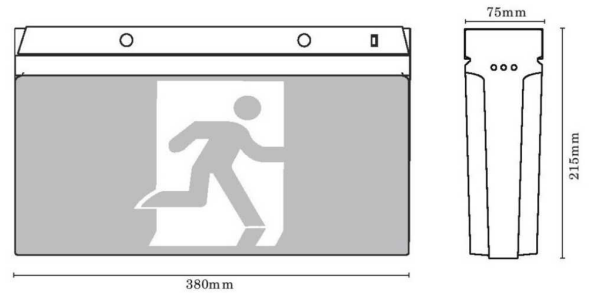

Using a simple slide and connect installation, its robust design allows it to be used in a wide variety of indoor applications, ranging from offices to retail stores, cafes and public spaces. Comes with all variations of the Running Man pictogram. C0-D4, C90-D8

SPECIFICATIONS

Material Specifications

Material	Flame-Retardant Polycarbonate
Mounting	Surface Mounted - Wall or Ceiling
Dimensions	380mm(L) x 75mm(W) x 215mm(H)
Weight	2.0Kg
Ingress Protection	IP20
Warranty	5 Year Replacement

Optic Specifications

Light Source	High output LED Strip
LED Wattage	3W (2W Standby)
AS2293 Classification	C0-D4, C90-D8

VARIATIONS

EXS-FIT	FASTFIT 3W Slide'n'Connect Slimline Exit - 24m, maint., White
----------------	---