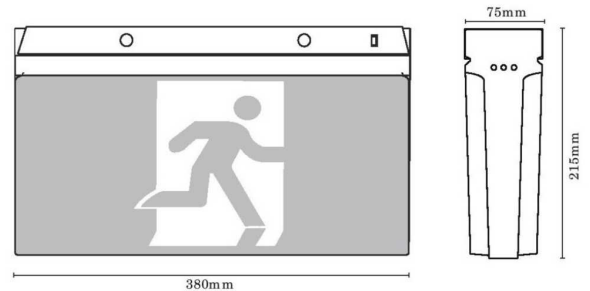

Using a simple slide and connect installation, its robust design allows it to be used in a wide variety of indoor applications, ranging from offices to retail stores, cafes and public spaces. Comes with all variations of the Running Man pictogram. C0-D4, C90-D8

SPECIFICATIONS

Material Specifications

Material	Flame-Retardant Polycarbonate
Mounting	Surface Mounted - Wall or Ceiling
Dimensions	380mm(L) x 75mm(W) x 215mm(H)
Weight	2.0Kg
Ingress Protection	IP20
Warranty	5 Year Replacement

Optic Specifications

Light Source	High output LED Strip
LED Wattage	3W (2W Standby)
AS2293 Classification	C0-D4, C90-D8

VARIATIONS

EXS-FIT	FASTFIT 3W Slide'n'Connect Slimline Exit - 24m, maint., White
----------------	---