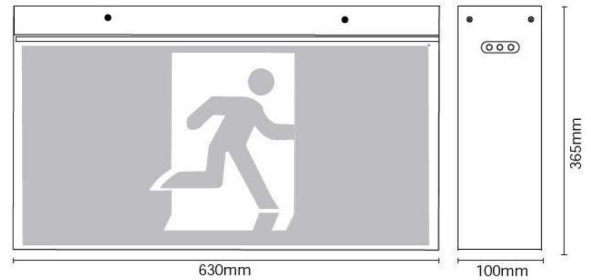

EXODUS JUMBO 6W

Surface Mount 48m Exit Light

The EXODUS JUMBO 6W Surface Mount 48m Exit Light provides double the viewing distance compared to conventional Exit Lights and comes complete with a set of directional decals for single or double sided configurations. It comes in a robust steel chassis and can be suspended, wall or ceiling mounted to suit large indoor spaces such as stadiums, warehouses, car parks, public buildings and train stations. C0-D6.3, C90-E3.2

SPECIFICATIONS

Material Specifications

Material	Flame-Retardant Polycarbonate
Mounting	Surface Mounted - Wall or Ceiling
Dimensions	630mm(L) x 100mm(W) x 365mm(H)
Weight	5.0Kg
Ingress Protection	IP20
Warranty	5 Year Replacement

Electrical Specifications

Input Voltage	240V, 50Hz
Connection Method	Large Terminal Block, 20mm ² Cable Entry
Mode of Operation	Maintained
Battery & Charger System	Lithium Battery w. Intelligent 3-stage charger and battery management
Emergency Duration	> 120 minutes
Indicators	Batter Charger Green LED
Operating Temperature (Ta)	1°C - 40°C

Optic Specifications

LED Wattage	(6W Standby)
Light Source	High output LED Strip
AS2293 Classification	C0-D6.3, C90-E3.2

Dimensions

VARIATIONS

EXS-JUMBO	EXODUS JUMBO 6W Surface Mount Exit - 48m, maintained, White
EXS-JUMBO-RF	EXODUS JUMBO 6W Surface Mount Exit - 48m, maintained, c/w Wireless RF Monitoring, White