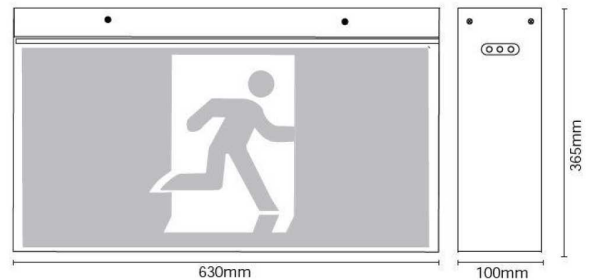

EXODUS JUMBO 6W

Surface Mount 48m Exit Light

The EXODUS JUMBO 6W Surface Mount 48m Exit Light provides double the viewing distance compared to conventional Exit Lights and comes complete with a set of directional decals for single or double sided configurations. It comes in a robust steel chassis and can be suspended, wall or ceiling mounted to suit large indoor spaces such as stadiums, warehouses, car parks, public buildings and train stations. C0-D6.3, C90-E3.2

SPECIFICATIONS

Material Specifications

| | |
|---------------------------|-----------------------------------|
| Material | Flame-Retardant Polycarbonate |
| Mounting | Surface Mounted - Wall or Ceiling |
| Dimensions | 630mm(L) x 100mm(W) x 365mm(H) |
| Weight | 5.0Kg |
| Ingress Protection | IP20 |
| Warranty | 5 Year Replacement |

Dimensions

VARIATIONS

| | |
|---------------------|---|
| EXS-JUMBO | EXODUS JUMBO 6W Surface Mount Exit - 48m, maintained, White |
| EXS-JUMBO-RF | EXODUS JUMBO 6W Surface Mount Exit - 48m, maintained, c/w Wireless RF Monitoring, White |