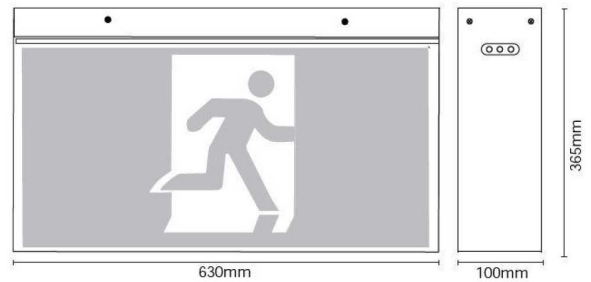

EXODUS JUMBO 6W

Surface Mount 48m Exit Light

The EXODUS JUMBO 6W Surface Mount 48m Exit Light provides double the viewing distance compared to conventional Exit Lights and comes complete with a set of directional decals for single or double sided configurations. It comes in a robust steel chassis and can be suspended, wall or ceiling mounted to suit large indoor spaces such as stadiums, warehouses, car parks, public buildings and train stations. C0-D6.3, C90-E3.2

SPECIFICATIONS

Material Specifications

Material	Flame-Retardant Polycarbonate
Mounting	Surface Mounted - Wall or Ceiling
Dimensions	630mm(L) x 100mm(W) x 365mm(H)
Weight	5.0Kg
Ingress Protection	IP20
Warranty	5 Year Replacement

Optic Specifications

LED Wattage	(6W Standby)
Light Source	High output LED Strip
AS2293 Classification	C0-D6.3, C90-E3.2

Dimensions

VARIATIONS

EXS-JUMBO	EXODUS JUMBO 6W Surface Mount Exit - 48m, maintained, White
EXS-JUMBO-RF	EXODUS JUMBO 6W Surface Mount Exit - 48m, maintained, c/w Wireless RF Monitoring, White