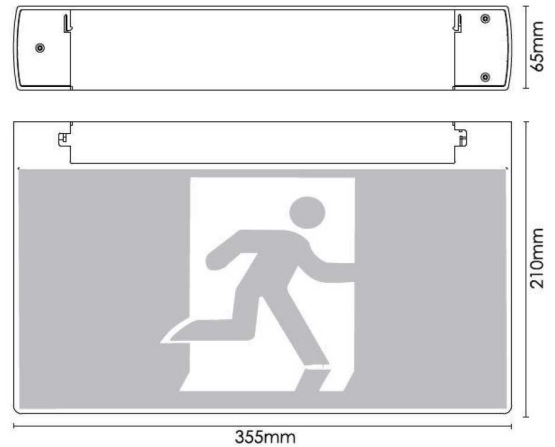

VARIATIONS

EXS-PRIME PRIME 2W Slide'n'Connect Slimline Exit - 24m, maint., White