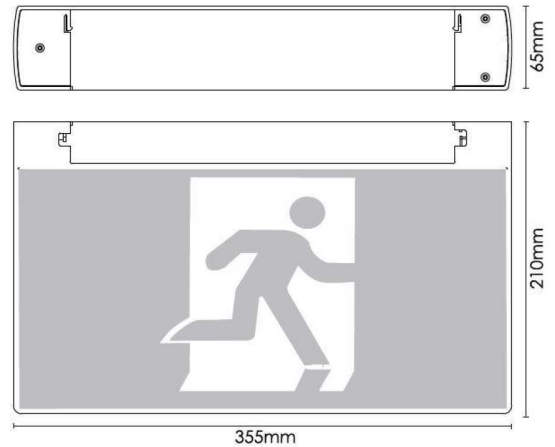

Using a simple slide and connect installation, its robust design allows it to be used in a wide variety of indoor applications, ranging from offices to retail stores, cafes and public spaces. C0-D3.2, C90-E2.5

SPECIFICATIONS

Material Specifications

Material	Flame-Retardant Polycarbonate
Mounting	Surface Mounted - Wall or Ceiling
Dimensions	355mm(L) x 65mm(W) x 210mm(H)
Weight	1.5Kg
Ingress Protection	IP20
Warranty	5 Year Replacement

Optic Specifications

Light Source	High output LED Strip
LED Wattage	2W (Standby)
AS2293 Classification	C0-D3.2, C90-E2.5

VARIATIONS

EXS-PRIME PRIME 2W Slide'n'Connect Slimline Exit - 24m, maint., White