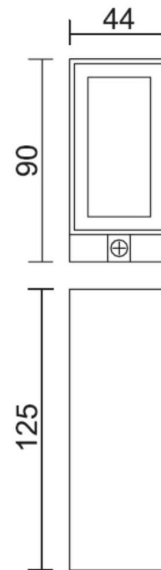

# HUDSON 6W

#### Material Specifications

|                           |                                       |
|---------------------------|---------------------------------------|
| <b>Material</b>           | Aluminium Housing with Tempered Glass |
| <b>Finish</b>             | Black Textured Powdercoat             |
| <b>Dimensions</b>         | 125mm (H) x 90mm (D) x 40mm (W)       |
| <b>Impact Rating</b>      | IK08                                  |
| <b>Ingress Protection</b> | IP54                                  |
| <b>Warranty</b>           | 5 Year Replacement                    |

#### Optic Specifications

|                             |                 |
|-----------------------------|-----------------|
| <b>Light Source</b>         | 2 x 3W Cree LED |
| <b>CRI</b>                  | 80Ra            |
| <b>Beam Angle</b>           | 60°             |
| <b>Delivered Lumens</b>     | 355lm           |
| <b>Colour Deviation</b>     | SDCM ≤ 3        |
| <b>Reported L70 (Hours)</b> | > 54,000 Hrs    |