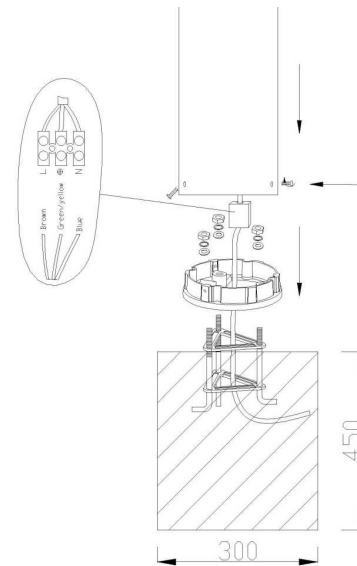

Lifestyle Series

Style. Attitude. Luxury

LYGON 20W

Exterior Bollard Light

Our design inspiration for the LYGON 20W Bollard was a lighthouse standing as a beacon of guidance and leading the way. We have incorporated the latest available technologies in a refreshingly sleek design. This spectacular LED bollard will incorporate itself beautifully into modern and classically designed projects while providing the perfect pathway lighting for navigating the space.

LYGON 20W Bollards are a great outside lighting design feature. Suitable for enhancing Outdoor space and Garden Design - in addition to providing illumination for after dark safety.

IP65

SPECIFICATIONS

Material Specifications

Material	Die-Cast Aluminium & Tempered Glass
Finish	Textured Black
Ingress Protection	IP65
Impact Rating	IK06
Dimensions	160mm (Dia) x 980mm (H)
Mounting	Rag Bolts and Base Plate
Warranty	5 Year Replacement

Electrical Specifications

Power Supply	Integrated, Non-Dimmable
Input Voltage	240V
System Watts	19.8W
Connection Method	Hard Wired

Optic Specifications

Light Source	20W LED Everlight (40 pcs)
Correlated Colour Temperature	3000K/ 4000K/ 5000K
Delivered Lumens	1,657lm
Efficacy	84lm/W
CRI	Ra >85
Reported L70 (Hours)	> 54,000 Hrs

VARIATIONS

LC1385	LYGON 20W Bollard, 980mm, Black, Non-Dim, Tri-Colour, 1,657lm