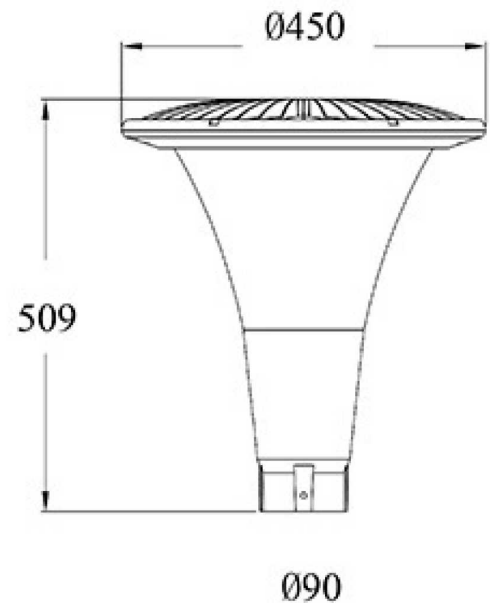

It has a vertical post-top mounting. Suitable for LED Outdoor applications including city parks, community precincts, urban landscapes and pedestrian security. Driver cannot be remote mounted. Designed for a 2.5m-4m pole height. Pole available separately.

SPECIFICATIONS

Material Specifications

Material	Aluminium Die-Cast Housing, Aluminium Reflector
Dimensions	450mm (Dia) x 509mm (H)
Spigot Size	90mm (Dia)
Accessories	65mm Reducing Sleeve (included)
Ingress Protection	IP65
Impact Rating	IK08
Weight	6.4Kg
Warranty	5 Year Replacement

Electrical Specifications

Power Supply	Meanwell HLG Series
Input Voltage	240V
Connection Method	Hard-Wired
Dimming	Non-Dim

Optic Specifications

Light Source	20W Bridgelux LED
Delivered Lumens	1942lm
Beam Angle	Symmetrical
CRI	82Ra
Colour Deviation	SDCM \leq 3
Reported L70 (Hours)	> 45,000 Hrs