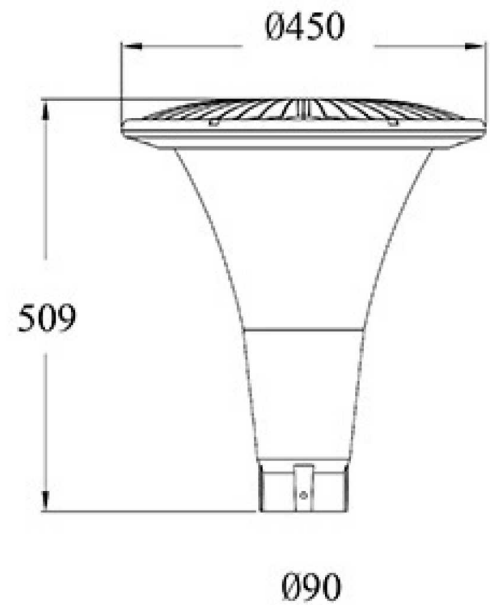

SPECIFICATIONS

Material Specifications

Material	Aluminium Die-Cast Housing, Aluminium Reflector
Dimensions	450mm (Dia) x 509mm (H)
Spigot Size	90mm (Dia)
Accessories	65mm Reducing Sleeve (included)
Ingress Protection	IP65
Impact Rating	IK08
Weight	6.4Kg
Warranty	5 Year Replacement

Electrical Specifications

Power Supply	Meanwell HLG Series
Input Voltage	240V
Connection Method	Hard-Wired
Dimming	Non-Dim

Optic Specifications

Light Source	20W Bridgelux LED
Delivered Lumens	1942lm
Beam Angle	Symmetrical
CRI	82Ra
Colour Deviation	SDCM ≤ 3
Reported L70 (Hours)	> 45,000 Hrs