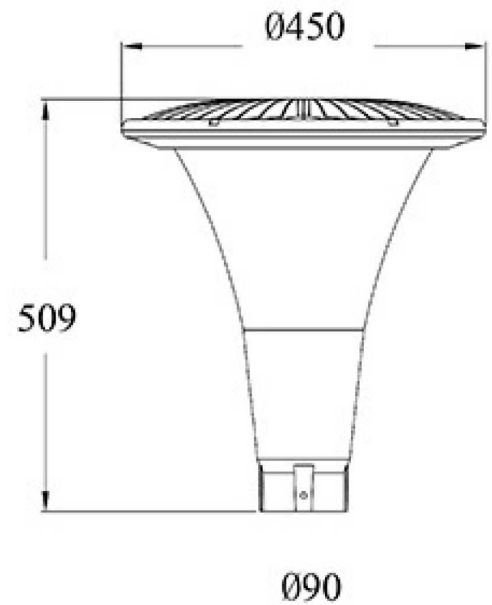

SPECIFICATIONS

Material Specifications

Material	Aluminium Die-Cast Housing, Aluminium Reflector
Dimensions	450mm (Dia) x 509mm (H)
Spigot Size	90mm (Dia)
Accessories	65mm Reducing Sleeve (included)
Ingress Protection	IP65
Impact Rating	IK08
Weight	6.4Kg
Warranty	5 Year Replacement

Electrical Specifications

Power Supply	Meanwell HLG Series
Input Voltage	240V

Optic Specifications

Light Source	80W Bridgelux LED
Nominal Lumens	6400lm
Beam Angle	Symmetrical
CRI	82Ra
Colour Deviation	SDCM ≤ 3
Reported L70 (Hours)	> 40,000 Hrs