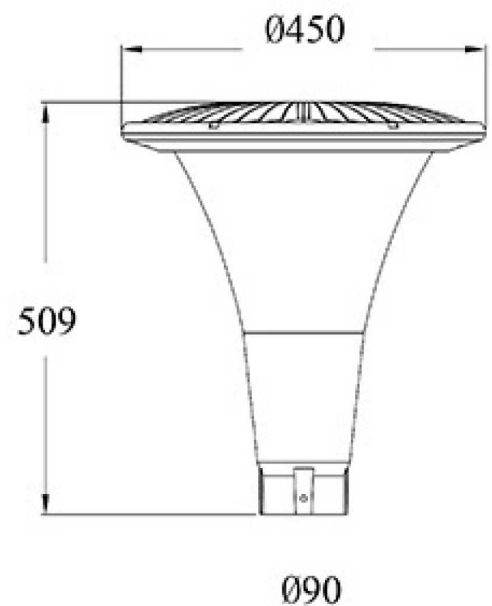

IP65

SPECIFICATIONS

Material Specifications

Material	Aluminium Die-Cast Housing, Aluminium Reflector
Dimensions	450mm (Dia) x 509mm (H)
Spigot Size	90mm (Dia)
Accessories	65mm Reducing Sleeve (included)
Ingress Protection	IP65
Impact Rating	IK08
Weight	6.4Kg
Warranty	5 Year Replacement

Electrical Specifications

Power Supply	Meanwell HLG Series
Input Voltage	240V

Optic Specifications

Light Source	80W Bridgelux LED
Nominal Lumens	6400lm
Beam Angle	Symmetrical
CRI	82Ra
Colour Deviation	SDCM ≤ 3
Reported L70 (Hours)	> 40,000 Hrs