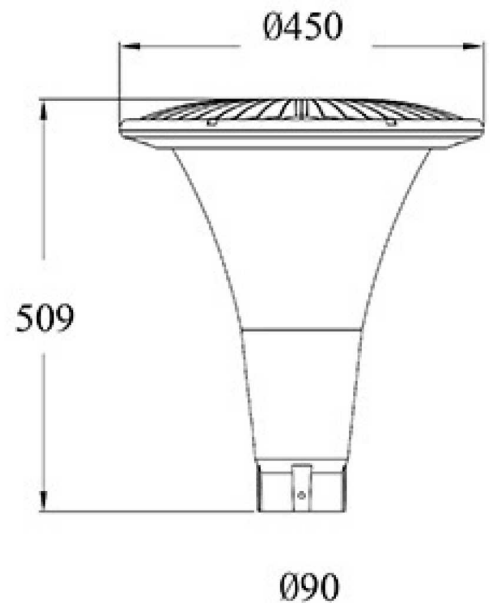

IP65

SPECIFICATIONS

Material Specifications

Material	Aluminium Die-Cast Housing, Aluminium Reflector
Dimensions	450mm (Dia) x 509mm (H)
Spigot Size	90mm (Dia)
Accessories	65mm Reducing Sleeve (included)
Ingress Protection	IP65
Impact Rating	IK08
Weight	6.4Kg
Warranty	5 Year Replacement

Electrical Specifications

Power Supply	Meanwell HLG Series
Input Voltage	240V

Optic Specifications

Light Source	80W Bridgelux LED
Nominal Lumens	6400lm
Beam Angle	Symmetrical
CRI	82Ra
Colour Deviation	SDCM ≤ 3
Reported L70 (Hours)	> 40,000 Hrs