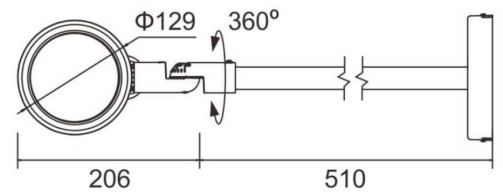

VARIATIONS

LC2580	FUTON 16W Signage Floodlight, Black, 130°x 50°, Non-Dim, 3000K, 2327lm
LC2581	FUTON 16W Signage Floodlight, Black, 130°x 50°, Non-Dim, 4000K, 2550lm
LC2582	FUTON 16W Signage Floodlight, Black, 130°x 50°, Non-Dim, 5700K, 2808lm