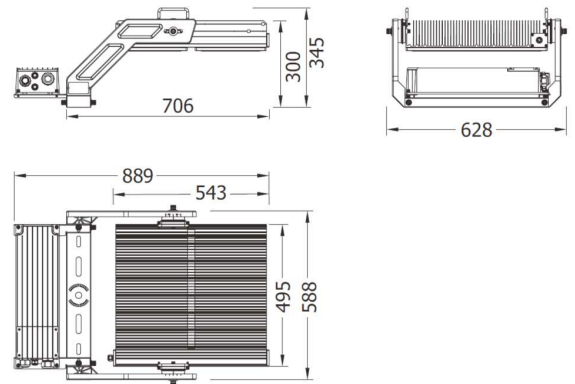

Classic Series

Proven. Quality. Customisable

HAWKE 1200W DALI

Asymmetric Sports Floodlight

The HAWKE 1200W Floodlights are designed for flexibility in high output situations. The HAWKE 1200W Asymmetric Sports Light is suitable for mounting heights of up to 30 metres. Designed with different beam angles for use in sports grounds and arenas. The robust construction with a high lumen output enables optimum light spread for high light requirements. The updated design is more compact, for less wind force, and an improved bracket design.

SPECIFICATIONS

Material Specifications

Material	Die-Cast Aluminium Housing
Finish	AkzoNobel Powder Coat
Colour	Dusty Grey (RAL7037)
Dimensions	628mm (W) x 889mm (L) x 345mm (H)
Windage	0.08m ² at 0° tilt
Ingress Protection	IP66
Impact Rating	IK10
Weight	25.6kg (including drivers)
Weight	18.2kg (without drivers)
Warranty	5 Year Replacement