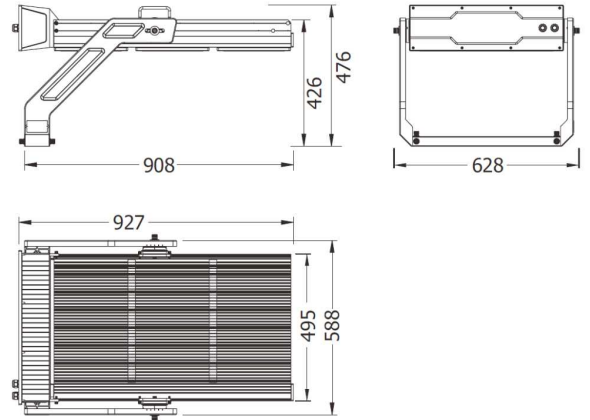

## Asymmetric Sports Light

The HAWKE Floodlights are designed for flexibility in high output situations. The HAWKE 1500W Asymmetric Sports Light is suitable for mounting heights of up to 30 metres. Designed with different beam angles for use in sports grounds and arenas. The robust construction with a high lumen output enables optimum light spread for high light requirements. The updated design is more compact, for less wind force, and an improved bracket design.

### SPECIFICATIONS

#### Material Specifications

<b>Material</b>	Die-Cast Aluminium Housing
<b>Finish</b>	AkzoNobel Powder Coat
<b>Colour</b>	Dusty Grey (RAL7037)
<b>Dimensions</b>	568mm (W) x 953mm (H) x 271mm (D)
<b>Windage</b>	0.08m <sup>2</sup> at 0° tilt
<b>Ingress Protection</b>	IP66
<b>Impact Rating</b>	IK10
<b>Weight</b>	35.8kg (including drivers)
<b>Weight</b>	28.8kg (without drivers)
<b>Warranty</b>	5 Year Replacement