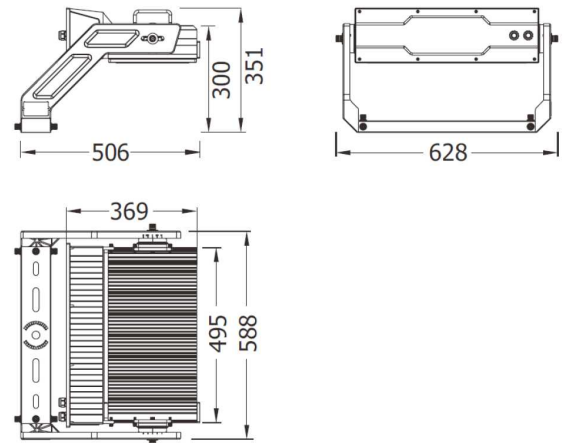

Classic Series

Proven. Quality. Customisable

HAWKE 500W

Asymmetric Sports Floodlight

The HAWKE 500W Floodlight is designed with different beam angles for use in sports grounds and arenas. The robust construction with a high lumen output enables optimum light spread for high light requirements. The updated design is more compact, with less wind force, and an improved bracket design.

SPECIFICATIONS

Material Specifications

Material	Die-Cast Aluminium Housing
Finish	AkzoNobel Powder Coat
Colour	Dusty Grey (RAL7037)
Ingress Protection	IP66
Impact Rating	IK10
Dimensions	310mm (W) x 500mm (H) x 275mm (D)
Dimensions	Bracket: 390mm(W)
Windage	0.096m ² at 20° tilt
Weight	17.4Kg (including drivers)
Weight	11.0Kg (without drivers)
Warranty	5 Year Replacement

Electrical Specifications

Power Supply	Inventronics
Input Voltage	220 - 415V
Connection Method	Driver can be remote mounted
Max Distance From Power Supply	50m
Protection	Thermal Control Unit, and Inrush Current Limiter, 20KV Surge Protection.

00x17

**LC7824D-1
00x60** HAWKE 500W Floodlight, Grey, 100x60°, DALI-2, 4000K, 73,000lm

**LC7824-13
0x25** HAWKE 500W Floodlight, Grey, 130x25°, Non-Dim, 4000K, 73,000lm

**LC7824-13
0x25-G** HAWKE 500W Floodlight, Grey, 130x25°, with Glare Shields, Non-Dim, 4000K, 73,000lm