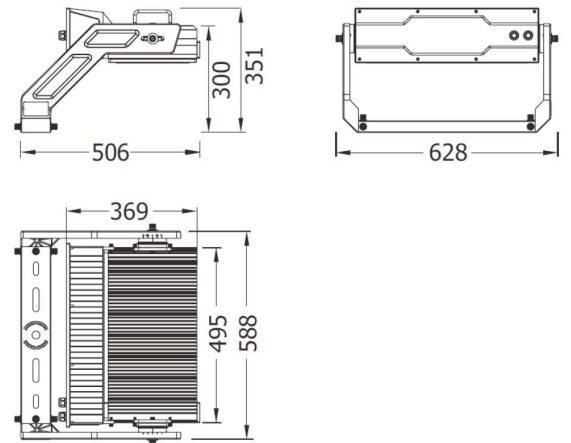

SPECIFICATIONS

Material Specifications

Material	Die-Cast Aluminium Housing
Finish	AkzoNobel Powder Coat
Ingress Protection	IP66
Impact Rating	IK10
Dimensions	310mm (W) x 500mm (H) x 275mm (D)
Dimensions	Bracket: 390mm(W)
Windage	0.096m ² at 20° tilt
Weight	17.4Kg (including drivers)
Weight	11.0Kg (without drivers)
Warranty	5 Year Replacement

Electrical Specifications

Power Supply	Inventronics
Input Voltage	220 - 415V
Connection Method	Driver can be remote mounted
Max Distance From Power Supply	50m
Protection	Thermal Control Unit, and Inrush Current Limiter, 20KV Surge Protection.

Optic Specifications

Light Source	Seoul LED
CRI	> 70Ra
Calculated L70 (Hours)	341,000 Hrs (L70B50)
Calculated L80 (Hours)	215,000 Hrs (L80B50)
Calculated L90 (Hours)	104,000 Hrs (L90B50)

VARIATIONS

LC7825-40x15	HAWKE 500W Floodlight, Black, 40x15°, Non-Dim, 5700K, 73,000lm
LC7825-60x15	HAWKE 500W Floodlight, Black, 60x15°, Non-Dim, 5700K, 73,000lm
LC7823-100x17	HAWKE 500W Floodlight, Black, 100x17°, Non-Dim, 3000K, 73,000lm
LC7824-100x17	HAWKE 500W Floodlight, Black, 100x17°, Non-Dim, 4000K, 73,000lm
LC7824-100x60	HAWKE 500W Floodlight, Black, 100x60°, Non-Dim, 4000K, 73,000lm
LC7824D-100x17	HAWKE 500W Floodlight, Black, 100x17°, DALI-2, 4000K, 73,000lm

**LC7824D-1
00x60**

HAWKE 500W Floodlight, Black, 100x60°, DALI-2, 4000K, 73,000lm

Classic Series

Proven. Quality. Customisable