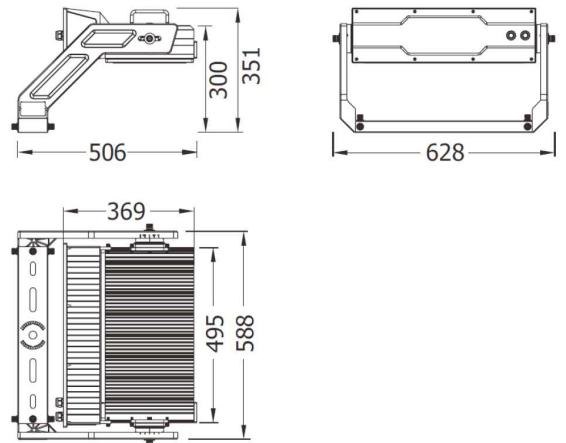

Classic Series

Proven. Quality. Customisable

HAWKE 500W

Asymmetric Sports Floodlight

The HAWKE 500W Floodlight is designed with different beam angles for use in sports grounds and arenas. The robust construction with a high lumen output enables optimum light spread for high light requirements. The updated design is more compact, with less wind force, and an improved bracket design.

SPECIFICATIONS

Material Specifications

Material	Die-Cast Aluminium Housing
Finish	AkzoNobel Powder Coat
Colour	Dusty Grey (RAL7037)
Ingress Protection	IP66
Impact Rating	IK10
Dimensions	310mm (W) x 500mm (H) x 275mm (D)
Dimensions	Bracket: 390mm(W)
Windage	0.096m ² at 20° tilt
Weight	17.4Kg (including drivers)
Weight	11.0Kg (without drivers)
Warranty	5 Year Replacement

Electrical Specifications

Power Supply	Inventronics
Input Voltage	220 - 415V
Connection Method	Driver can be remote mounted
Max Distance From Power Supply	50m
Protection	Thermal Control Unit, and Inrush Current Limiter, 20KV Surge Protection.

00x17

**LC7824D-1
00x60** HAWKE 500W Floodlight, Grey, 100x60°, DALI-2, 4000K, 73,000lm

**LC7824-13
0x25** HAWKE 500W Floodlight, Grey, 130x25°, Non-Dim, 4000K, 73,000lm

**LC7824-13
0x25-G** HAWKE 500W Floodlight, Grey, 130x25°, with Glare Shields, Non-Dim, 4000K, 73,000lm