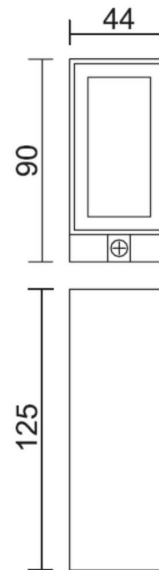

Lifestyle Series

Style. Attitude. Luxury

HUDSON 6W

Slim Up/Down Exterior Wall Light

The HUDSON is an exterior wall light with a sleek form and two-directional light source. The effect of the light spread using the Cree LED is striking in its precision and beautiful in its design. The slim profile allows it to be installed on window frames and narrow surfaces, the perfect addition to any outdoor space needing illumination.

IP54

SPECIFICATIONS

Material Specifications

Material	Aluminium Housing with Tempered Glass
Finish	Black Textured Powdercoat
Dimensions	125mm (H) x 90mm (D) x 40mm (W)
Impact Rating	IK08
Ingress Protection	IP54
Warranty	5 Year Replacement

Electrical Specifications

Power Supply	Non-Dimmable
Input Voltage	240V
Connection Method	Hard Wired

Optic Specifications

Light Source	2 x 3W Cree LED
CRI	80Ra
Beam Angle	60°
Delivered Lumens	355lm
Colour Deviation	SDCM ≤ 3
Reported L70 (Hours)	> 54,000 Hrs

VARIATIONS

LC4120	HUDSON 6W Black Rectangle Up/Down Light, Black, Non-Dim, 3000K
---------------	--