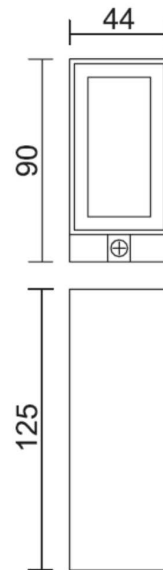

# HUDSON 6W

#### Material Specifications

<b>Material</b>	Aluminium Housing with Tempered Glass
<b>Finish</b>	Black Textured Powdercoat
<b>Dimensions</b>	125mm (H) x 90mm (D) x 40mm (W)
<b>Impact Rating</b>	IK08
<b>Ingress Protection</b>	IP54
<b>Warranty</b>	5 Year Replacement

#### Optic Specifications

<b>Light Source</b>	2 x 3W Cree LED
<b>CRI</b>	80Ra
<b>Beam Angle</b>	60°
<b>Delivered Lumens</b>	355lm
<b>Colour Deviation</b>	SDCM ≤ 3
<b>Reported L70 (Hours)</b>	> 54,000 Hrs