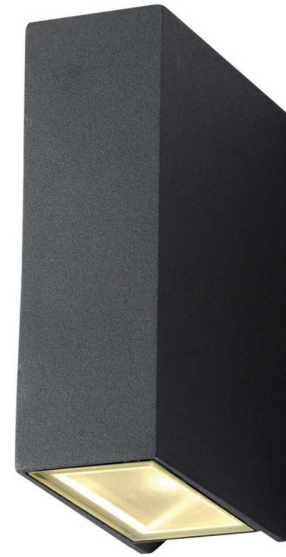

Lifestyle Series

Style. Attitude. Luxury

HUDSON 6W

Slim Up/Down Exterior Wall Light

The HUDSON is an exterior wall light with a sleek form and two-directional light source. The effect of the light spread using the Cree LED is striking in its precision and beautiful in its design. The slim profile allows it to be installed on window frames and narrow surfaces, the perfect addition to any outdoor space needing illumination.

SPECIFICATIONS

Material Specifications

Material	Aluminium Housing with Tempered Glass
Finish	Black Textured Powdercoat
Dimensions	125mm (H) x 90mm (D) x 40mm (W)
Impact Rating	IK08
Ingress Protection	IP54
Warranty	5 Year Replacement

VARIATIONS

LC4120 HUDSON 6W Black Rectangle Up/Down Light, Black, Non-Dim, 3000K