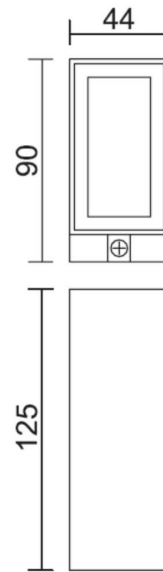

Lifestyle Series

Style. Attitude. Luxury

HUDSON 6W

Slim Up/Down Exterior Wall Light

The HUDSON is an exterior wall light with a sleek form and two-directional light source. The effect of the light spread using the Cree LED is striking in its precision and beautiful in its design. The slim profile allows it to be installed on window frames and narrow surfaces, the perfect addition to any outdoor space needing illumination.

SPECIFICATIONS

Material Specifications

Material	Aluminium Housing with Tempered Glass
Finish	Black Textured Powdercoat
Dimensions	125mm (H) x 90mm (D) x 40mm (W)
Impact Rating	IK08
Ingress Protection	IP54
Warranty	5 Year Replacement

Electrical Specifications

Power Supply	Non-Dimmable
Input Voltage	240V
Connection Method	Hard Wired

Optic Specifications

Light Source	2 x 3W Cree LED
CRI	80Ra
Beam Angle	60°
Delivered Lumens	355lm
Colour Deviation	SDCM ≤ 3
Reported L70 (Hours)	> 54,000 Hrs

VARIATIONS

LC4120	HUDSON 6W Black Rectangle Up/Down Light, Black, Non-Dim, 3000K
---------------	--