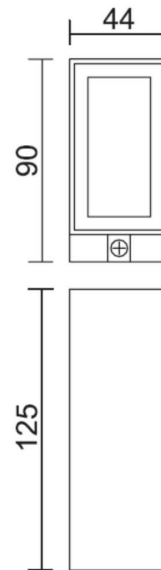

Lifestyle Series

Style. Attitude. Luxury

HUDSON 6W

Slim Up/Down Exterior Wall Light

The HUDSON is an exterior wall light with a sleek form and two-directional light source. The effect of the light spread using the Cree LED is striking in its precision and beautiful in its design. The slim profile allows it to be installed on window frames and narrow surfaces, the perfect addition to any outdoor space needing illumination.

SPECIFICATIONS

Material Specifications

Material	Aluminium Housing with Tempered Glass
Finish	Black Textured Powdercoat
Dimensions	125mm (H) x 90mm (D) x 40mm (W)
Impact Rating	IK08
Ingress Protection	IP54
Warranty	5 Year Replacement

Electrical Specifications

Power Supply	Non-Dimmable
Input Voltage	240V
Connection Method	Hard Wired

Optic Specifications

Light Source	2 x 3W Cree LED
CRI	80Ra
Beam Angle	60°
Delivered Lumens	355lm
Colour Deviation	SDCM ≤ 3
Reported L70 (Hours)	> 54,000 Hrs

VARIATIONS

LC4120 HUDSON 6W Black Rectangle Up/Down Light, Black, Non-Dim, 3000K