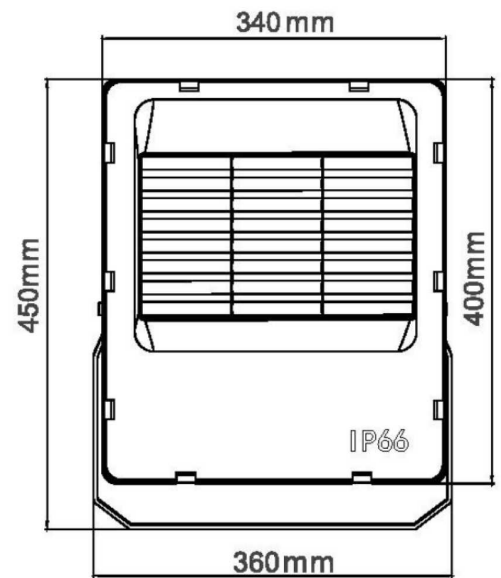

Optic Specifications

Light Source	Lumileds Luxeon SMD 5050
Delivered Lumens	16,619lm (3000K)
Delivered Lumens	18,189lm (4000K)
Delivered Lumens	17,494lm (5700K)
Efficacy	Up to 152.2lm/W
CRI	Ra 73
Colour Deviation	SDCM < 3
Calculated L70 (Hours)	154,000 Hrs
Calculated L80 (Hours)	97,000 Hrs
Calculated L90 (Hours)	46,000 Hrs