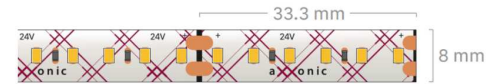

Optic Specifications

Light Source	192 LED/m, 2216 SMD
Nominal Lumens	700lm/m
LED Wattage	10W/m
Beam Angle	120°
Correlated Colour Temperature	1800K - 4000K
CRI	> 80Ra
Colour Deviation	SDCM ≤ 3
Reported L70 (Hours)	> 54,000 Hrs

VARIATIONS

LC9285	INFINITY 10W/m Tunable White LED Strip, CRI95