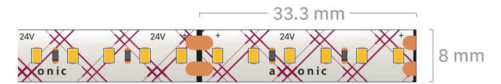

# INFINITY 10W Tunable White LED Strip Light CRI95

The INFINITY Tunable White LED Strip Series is a neat, unobtrusive means to layered lighting. This beautifully small 8mm strip fits into almost any nook or cranny, whilst providing your home or work space with a gorgeous glow. Perfect for spaces with intimate settings and low light requirements, applications could include soft lighting under bench tops, behind a bar and recessed in tight cavities in walls and ceilings to animate dark spaces with light. The 10W LED Strip utilises the latest generation SMD 2216 Chipset and is mounted on 8mm PCB backing. Wire Tails are 20cm in length.

### Material Specifications

<b>Material</b>	Flexible printed circuit-board
<b>Ingress Protection</b>	IP54
<b>Dimensions</b>	8mm x 2.5mm
<b>Cuttable Length</b>	33mm
<b>Roll Length</b>	10m
<b>Warranty</b>	5 Year Replacement

### Optic Specifications

<b>Light Source</b>	192 LED/m, 2216 SMD
<b>Nominal Lumens</b>	700lm/m
<b>LED Wattage</b>	10W/m
<b>Beam Angle</b>	120°
<b>Correlated Colour Temperature</b>	1800K - 4000K
<b>CRI</b>	> 80Ra
<b>Colour Deviation</b>	SDCM ≤ 3
<b>Reported L70 (Hours)</b>	> 54,000 Hrs