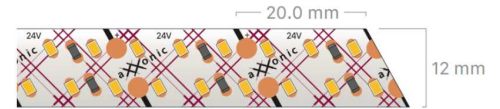

VARIATIONS

LC9247	INFINITY LED Strip, 14W/m, CRI95, 1800K
LC9249	INFINITY LED Strip, 14W/m, CRI95, 2700K
LC9250	INFINITY LED Strip, 14W/m, CRI95, 3000K
LC9260	INFINITY LED Strip, 14W/m, CRI95, 4000K