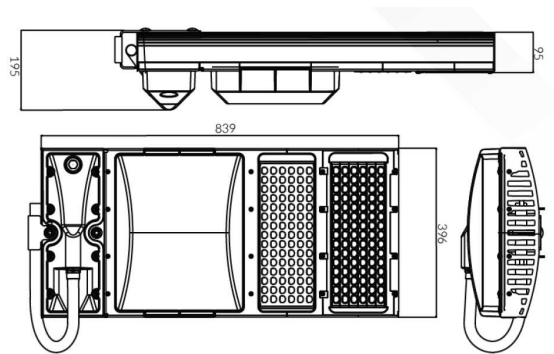

Optic Specifications

Light Source	Osram 3030 LED
Optics	Medium Flood Asymmetric/ 120° Symmetrical
Efficacy	150lm/W
CRI	70Ra
Calculated L70 (Hours)	> 100,000 Hrs