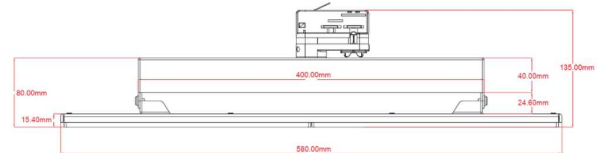

VARIATIONS

LC7720	JARDAN 60W Aisle Track Light, Black, Aisle Optic, Non-Dim, 3000K, 7,283lm
LC7721	JARDAN 60W Aisle Track Light, Black, Aisle Optic, Non-Dim, 4000K, 8,056lm