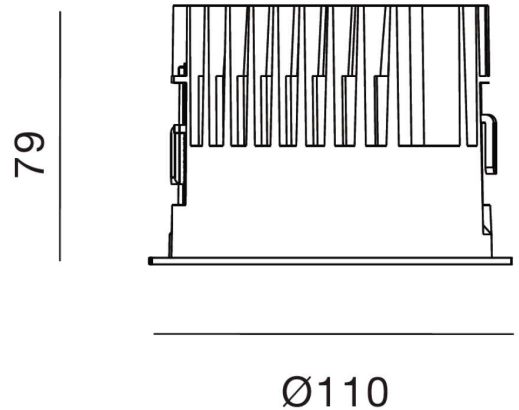

Classic Series

Proven. Quality. Customisable

KALO 13W

Commercial Downlight 100mm

The **KALO** Super Comfort Deep Recessed 13W Commercial Downlight 100mm is used in commercial applications where style and class is important. At IP54 Rated, it can be used in schools, hospitals, corridors and wet areas. With a matt silver reflector and diffused lens the KALO series offers excellent optical control along with architectural interest.

SPECIFICATIONS

Material Specifications

Material	High Grade Aluminium
Finish	Smooth Powder Coat
Dimensions	110mm Dia x 79mm (H)
Cutout	100mm (Dia)
Ingress Protection	IP54
Warranty	5 Year Replacement

Electrical Specifications

Power Supply	15W Actec Phase Dim Driver
Options	DALI Available, 30° Beam Angle
Connection Method	Australian 2-Pin Plug and 1.0m Lead
Input Voltage	240V

Optic Specifications

Light Source	Citizen COB LED
Delivered Lumens	1300lm
UGR	<19
CRI	83Ra
Beam Angle	50°
Colour Deviation	SDCM ≤ 3
Reported L70 (Hours)	> 54,000 Hrs
Calculated L70 (Hours)	115,000 Hrs