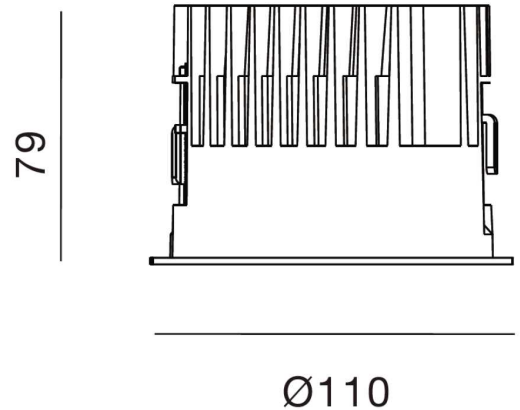

Classic Series

Proven. Quality. Customisable

KALO 13W

Commercial Downlight 100mm

The **KALO** Super Comfort Deep Recessed 13W Commercial Downlight 100mm is used in commercial applications where style and class is important. At IP54 Rated, it can be used in schools, hospitals, corridors and wet areas. With a matt silver reflector and diffused lens the KALO series offers excellent optical control along with architectural interest.

SPECIFICATIONS

Material Specifications

Material	High Grade Aluminium
Finish	Smooth Powder Coat
Dimensions	110mm Dia x 79mm (H)
Cutout	100mm (Dia)
Ingress Protection	IP54
Warranty	5 Year Replacement

Electrical Specifications

Power Supply	15W Actec Phase Dim Driver
Options	DALI Available, 30° Beam Angle
Connection Method	Australian 2-Pin Plug and 1.0m Lead
Input Voltage	240V

Optic Specifications

Light Source	Citizen COB LED
Delivered Lumens	1300lm
UGR	<19
CRI	83Ra
Beam Angle	50°
Colour Deviation	SDCM ≤ 3
Reported L70 (Hours)	> 54,000 Hrs
Calculated L70 (Hours)	115,000 Hrs