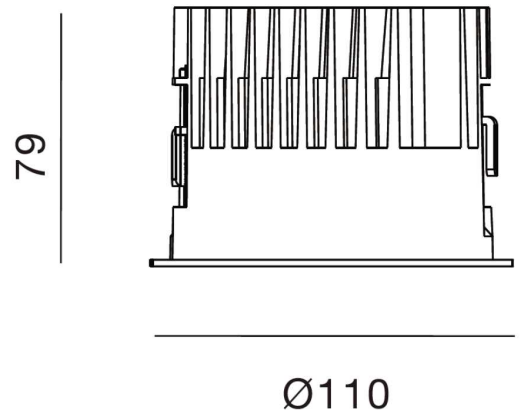

SPECIFICATIONS

Material Specifications

Material	High Grade Aluminium
Finish	Smooth Powder Coat
Dimensions	110mm Dia x 79mm (H)
Cutout	100mm (Dia)
Ingress Protection	IP54
Warranty	5 Year Replacement

Electrical Specifications

Power Supply	15W Actec Phase Dim Driver
Options	DALI Available, 30° Beam Angle
Connection Method	Australian 2-Pin Plug and 1.0m Lead
Input Voltage	240V

Optic Specifications

Light Source	Citizen COB LED
Delivered Lumens	1300lm
UGR	<19
CRI	83Ra
Beam Angle	50°
Colour Deviation	SDCM ≤ 3
Reported L70 (Hours)	> 54,000 Hrs
Calculated L70 (Hours)	115,000 Hrs