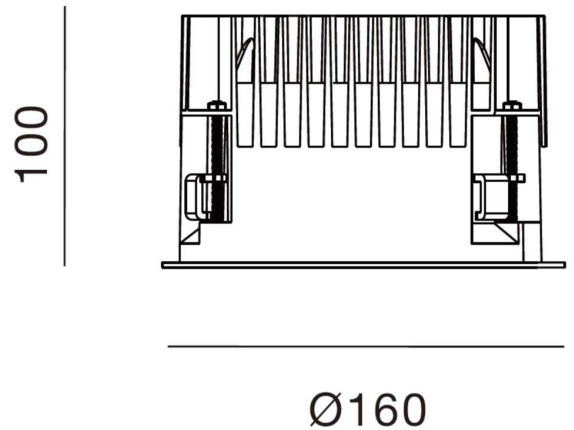

VARIATIONS

LC5440	KALO 25W Commercial Downlight, White, Phase Dim, 3000K
LC5440B	KALO 25W Commercial Downlight, Black, Phase Dim, 3000K
LC5441	KALO 25W Commercial Downlight, White, Phase Dim, 4000K
LC5441B	KALO 25W Commercial Downlight, Black, Phase Dim, 4000K