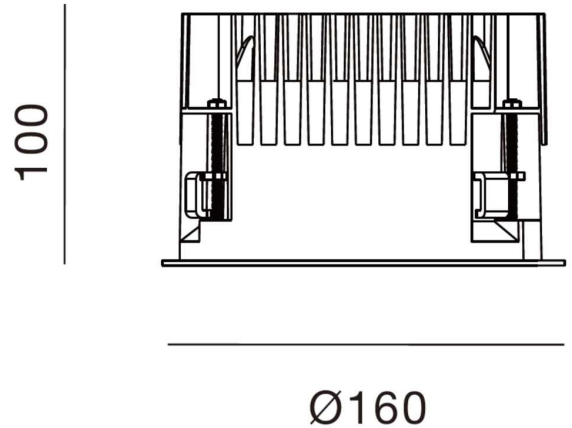

VARIATIONS

LC5440	KALO 25W Commercial Downlight, White, Phase Dim, 3000K
LC5440B	KALO 25W Commercial Downlight, Black, Phase Dim, 3000K
LC5441	KALO 25W Commercial Downlight, White, Phase Dim, 4000K
LC5441B	KALO 25W Commercial Downlight, Black, Phase Dim, 4000K
LC5451	KALO 25W Commercial Downlight, White, Phase Dim, 4000K
LC5451D	KALO 25W Commercial Downlight, White, DALI, 4000K