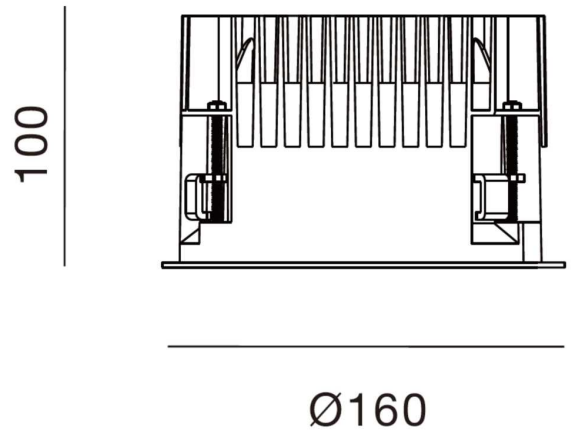

Classic Series

Proven. Quality. Customisable

KALO 25W

Commercial Downlight 150mm

The KALO 25W Commercial Downlight is used in commercial applications where style and class are important. Boasting a low profile for the output, this IP54 Rated Downlight is used in schools, hospitals, corridors and wet areas. With a matt silver reflector and diffused lens the KALO series offers excellent optical control along with visual interest.

SPECIFICATIONS

Material Specifications

Material	High Grade Aluminium
Finish	Smooth Powder Coat
Dimensions	160mm Dia x 100mm (H)
Cutout	150mm (Dia)
Ingress Protection	IP54
Warranty	5 Year Replacement

Electrical Specifications

Power Supply	28W Actec Phase Dim Driver
Options	DALI Available
Connection Method	Australian 2-Pin Plug and 1.0m Lead
Input Voltage	240V

Optic Specifications

Light Source	Citizen COB LED
Delivered Lumens	2700lm
CRI	83Ra
Beam Angle	60°
Colour Deviation	SDCM ≤ 3
Reported L70 (Hours)	> 54,000 Hrs
Calculated L70 (Hours)	115,000 Hrs