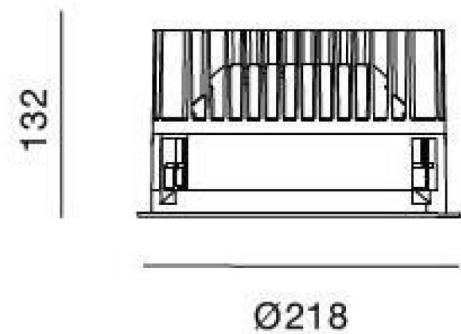

#### Material Specifications

<b>Material</b>	Aluminium
<b>Finish</b>	Textured Powder Coat - Black or White
<b>Accessories</b>	Black, White or Matt Silver Reflector
<b>Dimensions</b>	218mm Face Dia x 132mm (H)
<b>Cutout</b>	200mm (Dia)
<b>Ingress Protection</b>	IP54
<b>Warranty</b>	5 Year Replacement