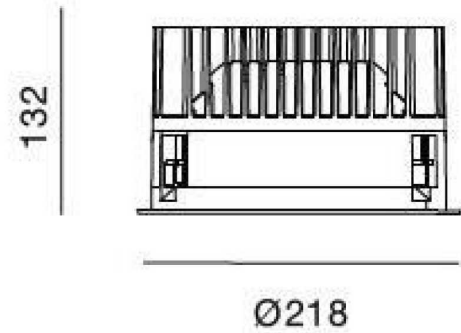

Optic Specifications

Light Source	Citizen COB LED
Delivered Lumens	3800 - 4000lm
UGR	<19
CRI	83Ra
Beam Angle	60° (18° & 30° Optional)
Colour Deviation	SDCM ≤ 3
Reported L70 (Hours)	> 54,000 Hrs
Calculated L70 (Hours)	115,000 Hrs