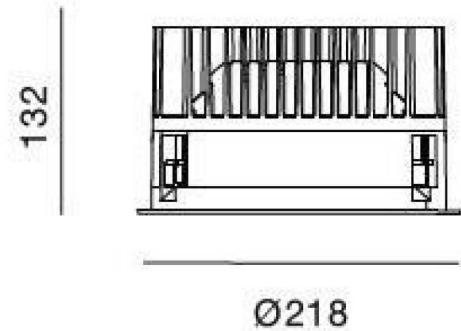

Optic Specifications

Light Source	Citizen COB LED
CRI	83Ra
Beam Angle	60° (18° & 30° Optional)
Colour Deviation	SDCM ≤ 3
Reported L70 (Hours)	> 54,000 Hrs
Calculated L70 (Hours)	115,000 Hrs