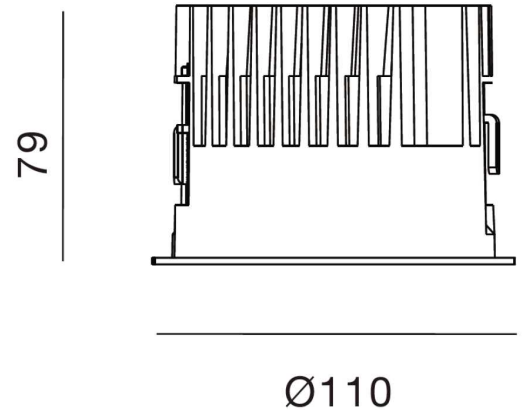

VARIATIONS

LC5410	KALO 9W Commercial Downlight, White, 50°, Phase Dim, 3000K, 987lm
LC5411	KALO 9W Commercial Downlight, White, 50°, Phase Dim, 4000K, 1053lm