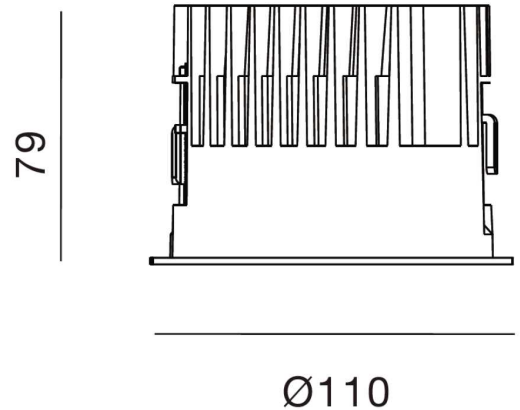

VARIATIONS

LC5410	KALO 9W Commercial Downlight, White, 50°, Phase Dim, 3000K, 987lm
LC5411	KALO 9W Commercial Downlight, White, 50°, Phase Dim, 4000K, 1053lm