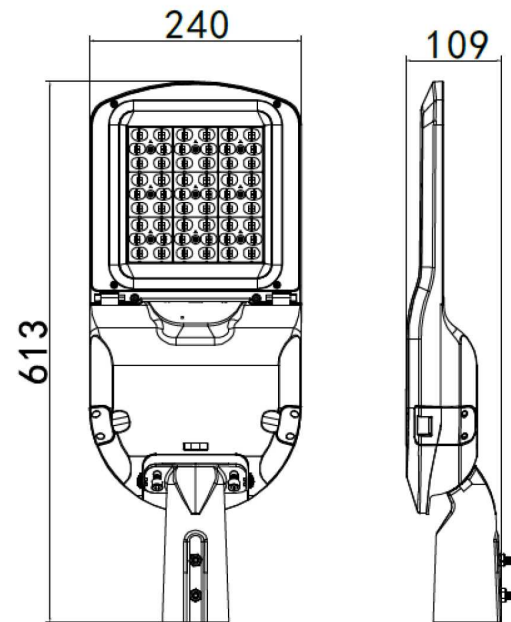

Optic Specifications

Light Source	LED SMD 5050
Efficacy	Up to 149lm/W
Correlated Colour Temperature	4000K (3000K Available for project orders)
CRI	Ra 79
Calculated L90 (Hours)	49,000 Hrs
Calculated L70 (Hours)	79,000 Hrs