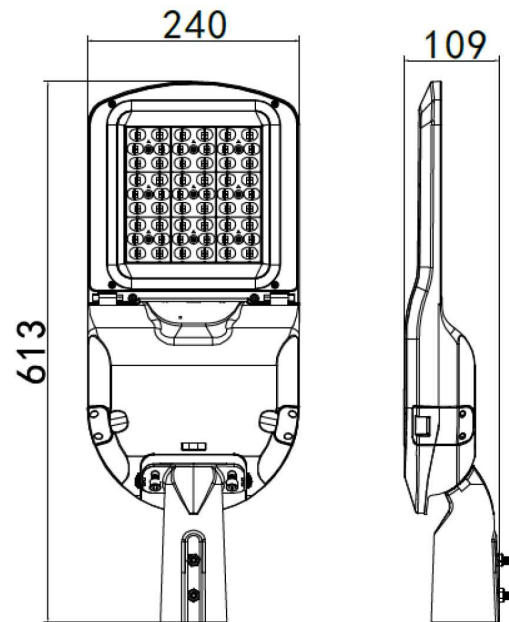

Optic Specifications

Light Source	LED SMD 5050
Efficacy	Up to 149lm/W
Correlated Colour Temperature	4000K (3000K Available for project orders)
CRI	Ra 79
Calculated L90 (Hours)	49,000 Hrs
Calculated L70 (Hours)	79,000 Hrs