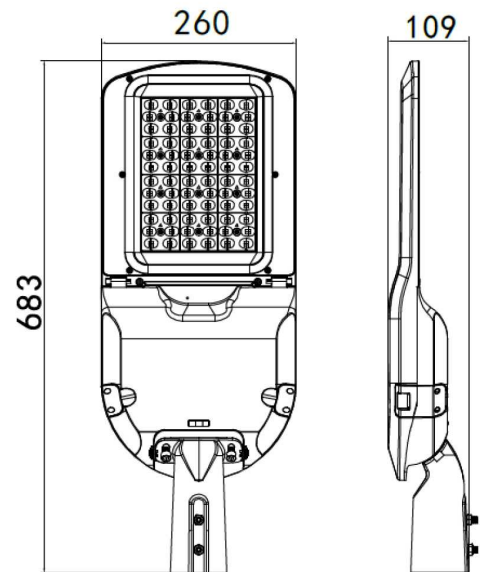

SPECIFICATIONS

Material Specifications

Housing	High Pressure Die-Cast Aluminium Alloy, Clear Tempered Glass
Finish	Polyester Powder Coat, Signal Black
Dimensions	683mm(L) x 260mm(W) x 109mm(H)
Spigot Size	60mm
Ingress Protection	IP66
Impact Rating	IK10
Weight	6.0kg
Mounting Height	8m - 10m
Warranty	5 Year Replacement

Electrical Specifications

Power Supply	Integrated Inventronics Driver
System Watts	197-199W
Input Voltage	240VAC, 50/60Hz
Options	Dimming System/ PE Cell/ NEMA Socket
Operating Temperature (Ta)	-20°C to +55°C

Optic Specifications

Light Source	LED SMD 5050
Efficacy	Up to 149lm/W
CRI	Ra 79
Calculated L90 (Hours)	49,000 Hrs
Calculated L70 (Hours)	79,000 Hrs

VARIATIONS

LC6170-T1	KINGSTON 200W Streetlight, Signal Black, T1, 4000K, 28,544lm
LC6170D-T1	KINGSTON 200W Streetlight, Signal Black, T1, DALI, 4000K, 28,544lm
LC6170-T2	KINGSTON 200W Streetlight, Signal Black, T2, 4000K, 28,544lm
LC6170D-T2	KINGSTON 200W Streetlight, Signal Black, T2, DALI, 4000K, 28,544lm
LC6170-T3	KINGSTON 200W Streetlight, Signal Black, T3, 4000K, 28,738lm
LC6170D-T3	KINGSTON 200W Streetlight, Signal Black, T3, DALI, 4000K, 28,738lm
LC6170-T4	KINGSTON 200W Streetlight, Signal Black, T4, 4000K, 30,838lm
LC6170D-T4	KINGSTON 200W Streetlight, Signal Black, T4, DALI, 4000K, 30,838lm