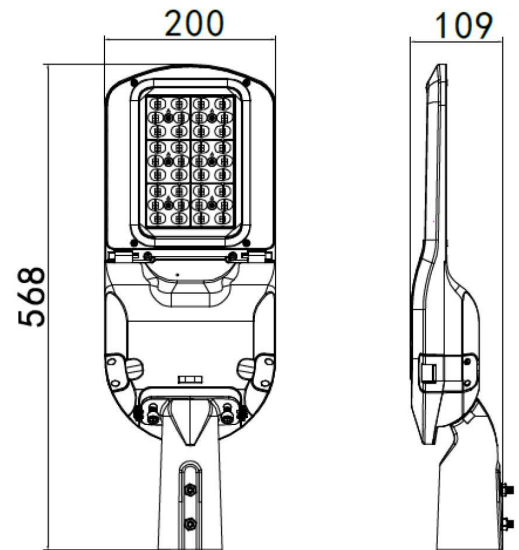

### SPECIFICATIONS

#### Material Specifications

<b>Housing</b>	High Pressure Die-Cast Aluminium Alloy, Clear Tempered Glass
<b>Finish</b>	Polyester Powder Coat, Signal Black
<b>Dimensions</b>	568mm(L) x 200mm(W) x 109mm(H)
<b>Spigot Size</b>	60mm
<b>Ingress Protection</b>	IP66
<b>Impact Rating</b>	IK10
<b>Weight</b>	4.0kg
<b>Mounting Height</b>	4m - 6m
<b>Warranty</b>	5 Year Replacement