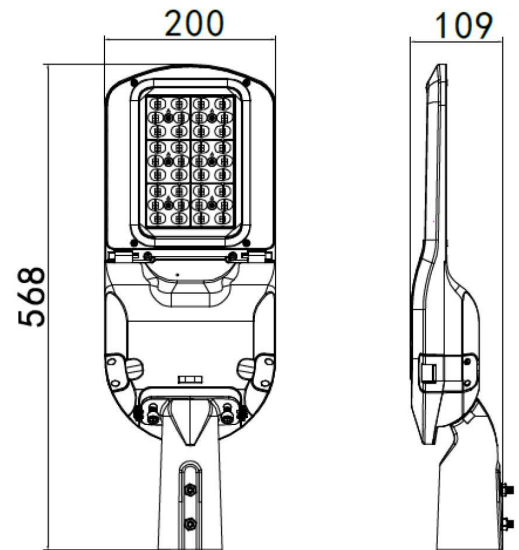

Optic Specifications

Light Source	LED SMD 5050
Delivered Lumens	7,691lm - 7,981lm
Efficacy	Up to 161lm/W
CRI	Ra 80
Correlated Colour Temperature	4000K (3000K available for project orders)
Rated Lifetime (L70B20)	60,000 Hrs