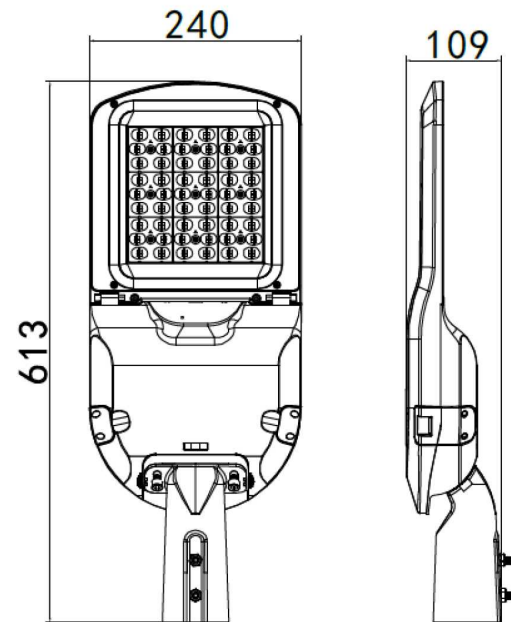

Optic Specifications

Light Source	LED SMD 5050
Delivered Lumens	11,272lm - 11,314lm
Efficacy	147lm/W
CRI	79Ra
Reported L70 (Hours)	>54,000 Hrs
Calculated L90 (Hours)	49,000 Hrs
Calculated L70 (Hours)	79,000 Hrs