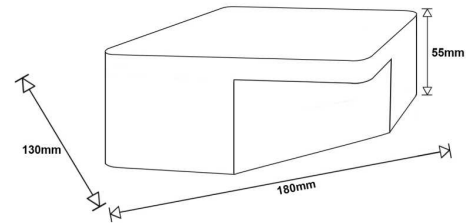

KUBUS 6W

Plaster Wall Light

Lifestyle Series

Style. Attitude. Luxury

The KUBUS Wall light sits flush to wall, with an open top and bottom, allowing the light to shine on the wall above and below showcasing a decorative light effect. With a 2x3W LED, its shadows are sharp, creating a refreshing and aesthetically appealing presence in any space. Finished in a matt white plaster, the KUBUS can be painted in your choice of colours - imagine the possibilities!

SPECIFICATIONS

Material Specifications

Material	Hardened Plaster
Colour	White
Mounting	Aluminium Backing Plate
Benefits	Can be Painted any Colour
Dimensions	180mm (W) x 130mm (H) x 55mm (D)
Ingress Protection	IP20
Warranty	5 Year Replacement

Electrical Specifications

Power Supply	SELF Integral Non-Dim, 700mA
Input Voltage	240V
Connection Method	Hard Wired

Optic Specifications

Light Source	2 x 3W LED Lumileds
Delivered Lumens	345lm
CRI	> 80Ra
Reported L70 (Hours)	> 54,000 Hrs