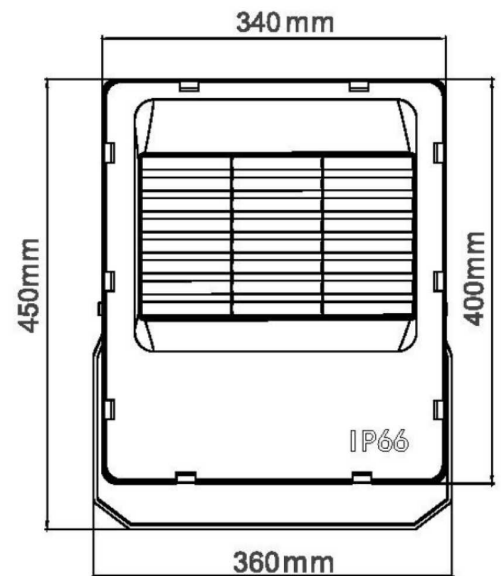

Optic Specifications

Light Source	Lumileds Luxeon SMD 5050
Delivered Lumens	16,619lm (3000K)
Delivered Lumens	18,189lm (4000K)
Delivered Lumens	17,494lm (5700K)
Efficacy	Up to 152.2lm/W
CRI	Ra 73
Colour Deviation	SDCM < 3
Calculated L70 (Hours)	154,000 Hrs
Calculated L80 (Hours)	97,000 Hrs
Calculated L90 (Hours)	46,000 Hrs