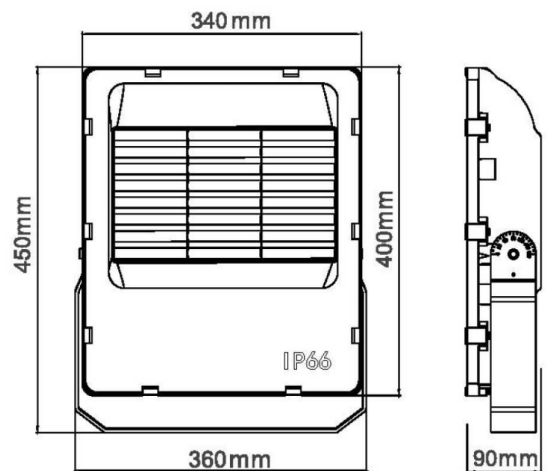

Optic Specifications

Light Source	Lumileds Luxeon SMD 5050
Delivered Lumens	28,876lm (4000K)
Efficacy	133.9lm/W
CRI	Ra 73
Colour Deviation	SDCM < 3
Calculated L70 (Hours)	154,000 Hrs
Calculated L80 (Hours)	97,000 Hrs
Calculated L90 (Hours)	46,000 Hrs