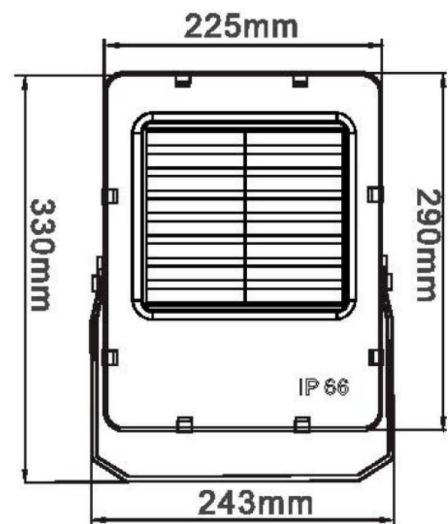

Designing for Industrial Environments including Farms, Swimming Centres, Coastal areas.

SPECIFICATIONS

Material Specifications

| | |
|-----------------------------------|---------------------------|
| Material | Die-Cast Aluminium Design |
| Finish | AkzoNobel Powder Coat |
| Ingress Protection | IP66 |
| Impact Rating | IK08 |
| Dimensions | 330 x 243 x 55mm |
| Weight | 3.4kg |
| Operating Temperature (Ta) | -20°C to +50°C |
| Warranty | 7 Year Replacement |

Electrical Specifications

| | |
|----------------------|------------------------------|
| Power Supply | Integrated MeanWell, Non-Dim |
| System Watts | 53.3W |
| Input Voltage | 240V; 50/60Hz |
| Options | DALI, 1-10V available |