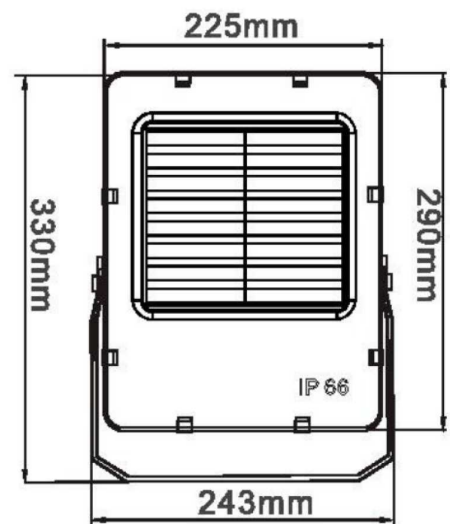

Optic Specifications

Light Source	Lumileds Luxeon SMD 5050
Delivered Lumens	8,059lm (4000K)
Efficacy	Up to 151.1lm/W
CRI	Ra 73
Colour Deviation	SDCM < 3
Calculated L70 (Hours)	154,000 Hrs
Calculated L80 (Hours)	97,000 Hrs
Calculated L90 (Hours)	46,000 Hrs