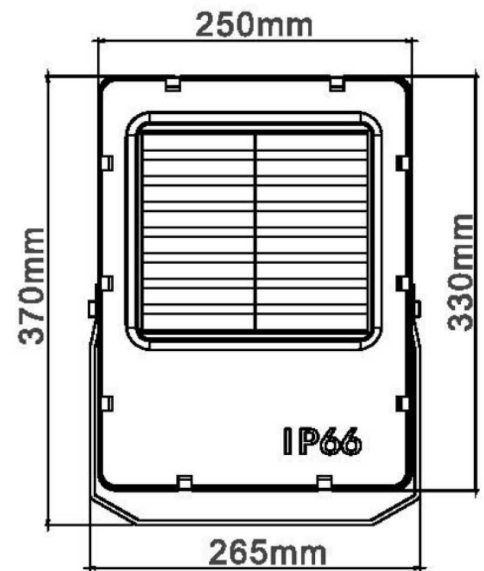

Optic Specifications

Light Source	Lumileds Luxeon SMD 5050
CRI	Ra 83
Colour Deviation	SDCM < 3
Calculated L70 (Hours)	154,000 Hrs
Calculated L80 (Hours)	97,000 Hrs
Calculated L90 (Hours)	46,000 Hrs