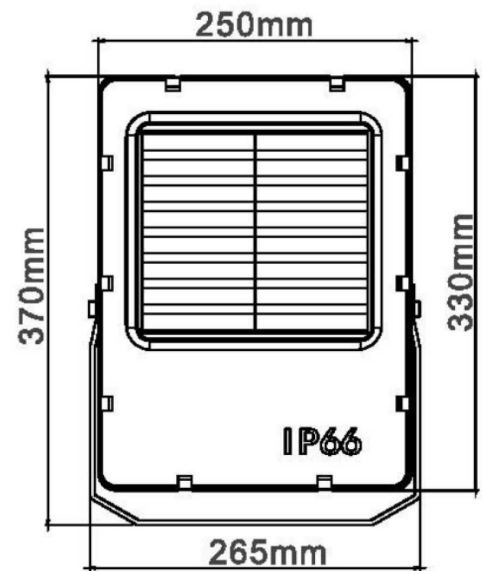

Designed for external & industrial applications.

SPECIFICATIONS

Material Specifications

Material	Die-Cast Aluminium Design
Finish	AkzoNobel Powder Coat
Ingress Protection	IP66
Impact Rating	IK08
Dimensions	370 x 265 x 75mm
Weight	5.45kg
Warranty	7 Year Replacement

Electrical Specifications

Power Supply	Integrated MeanWell, Non-Dim
Input Voltage	240V; 50/60Hz
Options	DALI, 1-10V available

Optic Specifications

Light Source	Lumileds Luxeon SMD 5050
CRI	Ra 83
Colour Deviation	SDCM < 3
Calculated L70 (Hours)	154,000 Hrs
Calculated L80 (Hours)	97,000 Hrs
Calculated L90 (Hours)	46,000 Hrs