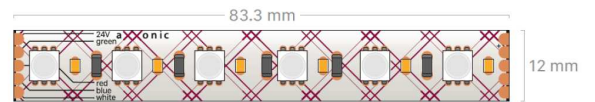

IP54 RGBW

SPECIFICATIONS

Material Specifications

Material	Flexible Printed circuit-board
Connection Method	Peel-off adhesive
Dimensions	12mm(W)
Cuttable Length	83mm
Roll Length	5m
Warranty	3 Year Replacement