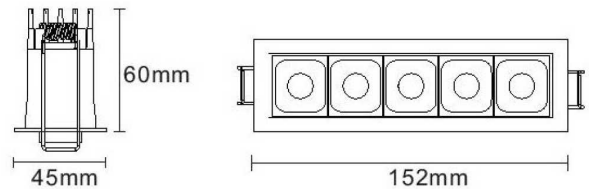

## Linear Downlight Fixed

The LINX 11W Linear Recessed Downlight is an ultra-compact LED marvel. Experience unparalleled glare control with its lens and reflector fusion. Boasting a five module, linear light design and high CRI, it radiates commercial-quality brilliance. Choose between 24 or 40° beam angles to suit your needs. The secondary reflector is available in black, white, silver, and gold options. With a five year warranty, illuminate your space with confidence and elegance.

#### Material Specifications

<b>Material</b>	High Grade Aluminium
<b>Colour</b>	White / Black Insert Options
<b>Ingress Protection</b>	IP40
<b>Dimensions</b>	152mm(L) x 45mm(W) x 60mm(D)
<b>Cutout</b>	144mm x 37mm
<b>Warranty</b>	5 Year Replacement