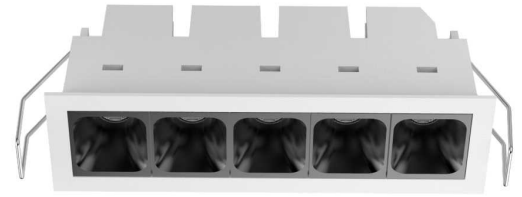

## Linear Downlight Fixed

The LINX 11W Linear Recessed Downlight is an ultra-compact LED marvel. Experience unparalleled glare control with its lens and reflector fusion. Boasting a five module, linear light design and high CRI, it radiates commercial-quality brilliance. Choose between 24 or 40° beam angles to suit your needs. The secondary reflector is available in black, white, silver, and gold options. With a five year warranty, illuminate your space with confidence and elegance.