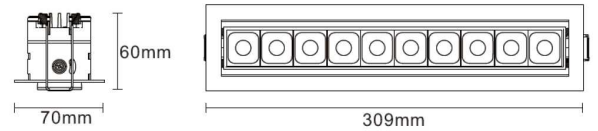

The secondary reflector is available in black, white, silver & gold.

SPECIFICATIONS

Material Specifications

Material	High Grade Aluminium
Colour	White w. Black Insert or Black w. Black Instert
Ingress Protection	IP40
Dimensions	309mm(L) x 70mm(W) x 60mm(D)
Cutout	298mm x 52mm
Warranty	5 Year Replacement

Electrical Specifications

Power Supply	Actec Driver 24W, Phase Dim
Connection Method	Australian 2-Pin Plug & 1.0m Lead
Input Voltage	240V

Optic Specifications

Light Source	Osram 22W LED COB
Delivered Lumens	1,600lm-1,700lm
Beam Angle	24° / 40°
CRI	90Ra
Colour Deviation	SDCM ≤ 3
UGR	<19
Reported L70 (Hours)	> 54,000 Hrs