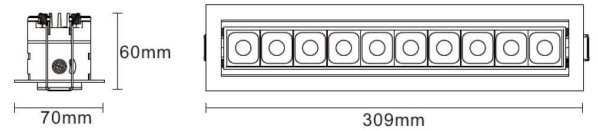

The secondary reflector is available in black, white, silver & gold.

SPECIFICATIONS

Material Specifications

Material	High Grade Aluminium
Colour	White w. Black Insert or Black w. Black Insert
Ingress Protection	IP40
Dimensions	309mm(L) x 70mm(W) x 60mm(D)
Cutout	298mm x 52mm
Warranty	5 Year Replacement

Electrical Specifications

Power Supply	Actec Driver 24W, Phase Dim
Connection Method	Australian 2-Pin Plug & 1.0m Lead
Input Voltage	240V

Optic Specifications

Light Source	Osram 22W LED COB
Delivered Lumens	1,600lm-1,700lm
Beam Angle	24° / 40°
CRI	90Ra
Colour Deviation	SDCM ≤ 3
UGR	<19
Reported L70 (Hours)	> 54,000 Hrs