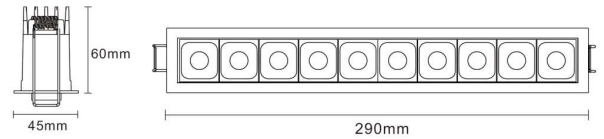

Classic Series

Proven. Quality. Customisable

LINX 22W

Linear Downlight Fixed

The LINX 22W Linear Recessed Downlight is a sleek, low-profile fixed LED downlight. It is a perfect combination of lens and reflector with superior glare control. The secondary reflector is available in black, white, silver and gold for ultimate versatility. Commercial quality, with a five year warranty.

Verified by Techlume Australia on 04/05/2023

SPECIFICATIONS

Material Specifications

Material	High Grade Aluminium
Colour	White/ Black Insert
Ingress Protection	IP40
Dimensions	290mm(L) x 45mm(W) x 60mm(D)
Cutout	282mm x 37mm
Warranty	5 Year Replacement

Electrical Specifications

Power Supply	Actec Driver, Phase Dim
System Watts	22.7W - 24.1W
Connection Method	Australian 2-Pin Plug & 1.0m Lead
Input Voltage	240V

Optic Specifications

Light Source	Osram 20W LED COB
Delivered Lumens	1,860lm (3000K)
Delivered Lumens	1,889lm (4000K)
Efficacy	Up to 83.4lm/W
Beam Angle	24°/ 40°
CRI	Ra 91
Colour Deviation	SDCM ≤ 3
UGR	<19
Rated Lifetime (L70B20)	50,000 Hrs