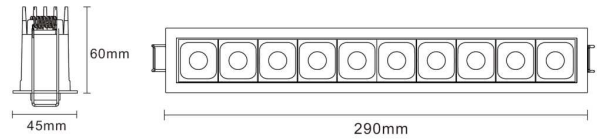

Classic Series

Proven. Quality. Customisable

LINX 22W

Linear Downlight Fixed

The LINX 22W Linear Recessed Downlight is a sleek, low-profile fixed LED downlight. It is a perfect combination of lens and reflector with superior glare control. The secondary reflector is available in black, white, silver and gold for ultimate versatility. Commercial quality, with a five year warranty.

Verified by Techlume Australia on 04/05/2023

SPECIFICATIONS

Material Specifications

Material	High Grade Aluminium
Colour	White/ Black Insert
Ingress Protection	IP40
Dimensions	290mm(L) x 45mm(W) x 60mm(D)
Cutout	282mm x 37mm
Warranty	5 Year Replacement

Electrical Specifications

Power Supply	Actec Driver, Phase Dim
System Watts	22.7W - 24.1W
Connection Method	Australian 2-Pin Plug & 1.0m Lead
Input Voltage	240V

Optic Specifications

Light Source	Osram 20W LED COB
Delivered Lumens	1,860lm (3000K)
Delivered Lumens	1,889lm (4000K)
Efficacy	Up to 83.4lm/W
Beam Angle	24°/ 40°
CRI	Ra 91
Colour Deviation	SDCM ≤ 3
UGR	<19
Rated Lifetime (L70B20)	50,000 Hrs