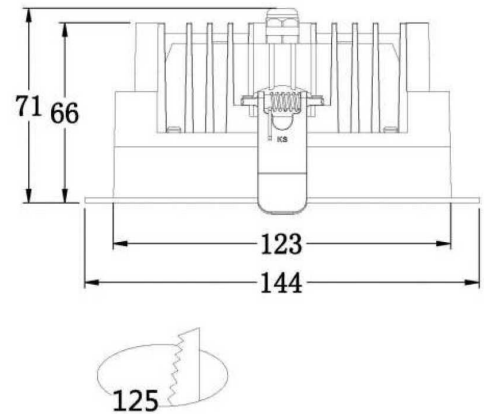

## Commercial Downlight 125mm

The LIQUID 125mm Downlight is used in commercial applications where style and class is important. Used in schools, hospitals, corridors and IP65 Rated for wet areas. Direct output with a 60° beam angle. With a customisable output, it is available with an output of 8W-20W.

### SPECIFICATIONS

#### Material Specifications

<b>Material</b>	Aluminium Diecast Housing / Clear Diffuser
<b>Finish</b>	Smooth Powder Coat White Trim
<b>Dimensions</b>	144mm (Face Dia) x 71mm (H)
<b>Cutout</b>	125mm
<b>Ingress Protection</b>	IP65
<b>Warranty</b>	5 Year Replacement

#### Electrical Specifications

<b>Power Supply</b>	Tridonic TRIAC
<b>Options</b>	DALI, CLO Programmed Output
<b>Operating Temperature (Ta)</b>	-20°C to +40°C
<b>Connection Method</b>	Australian Flex & Plug