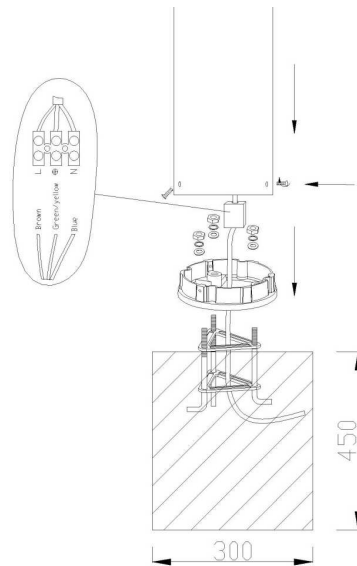

LYGON 20W Bollards are a great outside lighting design feature. Suitable for enhancing Outdoor space and Garden Design - in addition to providing illumination for after dark safety.

SPECIFICATIONS

Material Specifications

Material	Die-Cast Aluminium & Tempered Glass
Finish	Textured Black
Ingress Protection	IP65
Impact Rating	IK06
Dimensions	160mm (Dia) x 980mm (H)
Mounting	Rag Bolts and Base Plate
Warranty	5 Year Replacement

Electrical Specifications

Power Supply	Integrated, Non-Dimmable
Input Voltage	240V
System Watts	19.8W
Connection Method	Hard Wired

Optic Specifications

Light Source	20W LED Everlight (40 pcs)
Correlated Colour Temperature	3000K/ 4000K/ 5000K
Delivered Lumens	1,657lm
Efficacy	84lm/W
CRI	Ra >85
Reported L70 (Hours)	> 54,000 Hrs

VARIATIONS

LC1385	LYGON 20W Bollard, 980mm, Black, Non-Dim, Tri-Colour, 1,657lm
LC1385D	LYGON 20W Bollard, 980mm, Black, Dali-Dim, Tri-Colour, 1,657lm