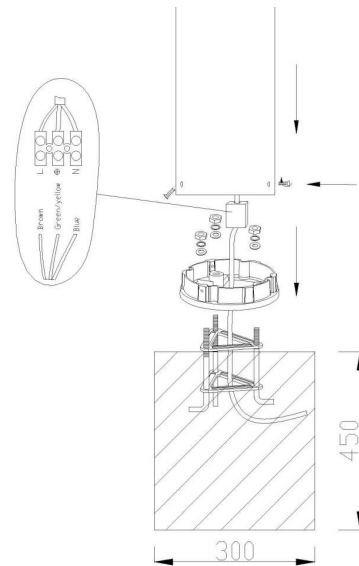

LYGON 20W Bollards are a great outside lighting design feature. Suitable for enhancing Outdoor space and Garden Design - in addition to providing illumination for after dark safety.

SPECIFICATIONS

Material Specifications

Material	Die-Cast Aluminium & Tempered Glass
Finish	Textured Black
Ingress Protection	IP65
Impact Rating	IK06
Dimensions	160mm (Dia) x 980mm (H)
Mounting	Rag Bolts and Base Plate
Warranty	5 Year Replacement

Electrical Specifications

Power Supply	Integrated, Non-Dimmable
Input Voltage	240V
System Watts	19.8W
Connection Method	Hard Wired

Optic Specifications

Light Source	20W LED Everlight (40 pcs)
Correlated Colour Temperature	3000K/ 4000K/ 5000K
Delivered Lumens	1,657lm
Efficacy	84lm/W
CRI	Ra >85
Reported L70 (Hours)	> 54,000 Hrs

VARIATIONS

LC1385	LYGON 20W Bollard, 980mm, Black, Non-Dim, Tri-Colour, 1,657lm
---------------	---