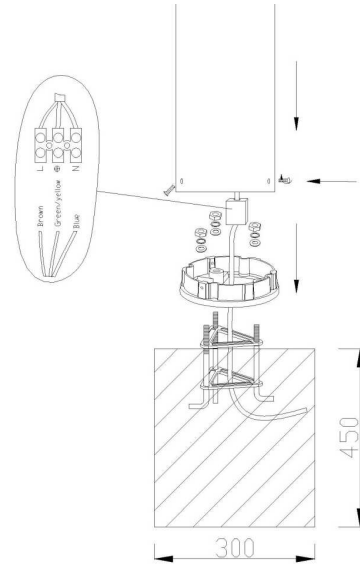

LYGON 20W Bollards are a great outside lighting design feature. Suitable for enhancing Outdoor space and Garden Design - in addition to providing illumination for after dark safety.

SPECIFICATIONS

Material Specifications

Material	Die-Cast Aluminium & Tempered Glass
Finish	Textured Black
Ingress Protection	IP65
Impact Rating	IK06
Dimensions	160mm (Dia) x 980mm (H)
Mounting	Rag Bolts and Base Plate
Warranty	5 Year Replacement

Electrical Specifications

Power Supply	Integrated, Non-Dimmable
Input Voltage	240V
System Watts	19.8W
Connection Method	Hard Wired

Optic Specifications

Light Source	20W LED Everlight (40 pcs)
Correlated Colour Temperature	3000K/ 4000K/ 5000K
Delivered Lumens	1,657lm
Efficacy	84lm/W
CRI	Ra >85
Reported L70 (Hours)	> 54,000 Hrs