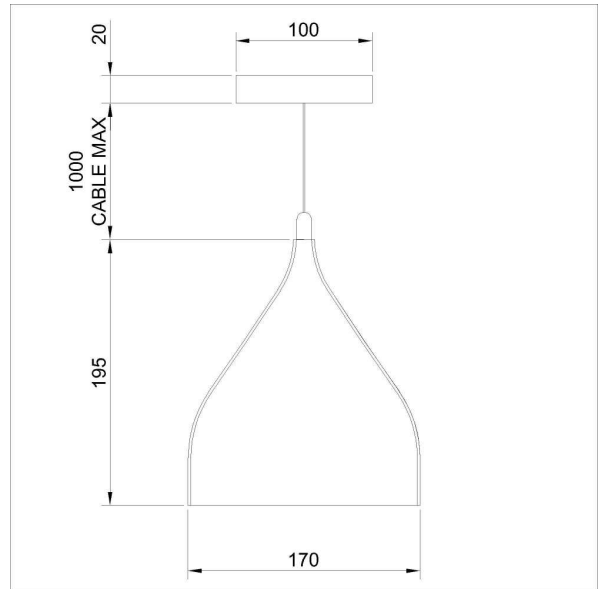

Lifestyle Series

Style. Altitude. Luxury

MARA E27

Decorative Pendant

The MARA Decorative Pendant is a simple modern pendant light with a classic bell shape design. Finished with a soft white powder coat, this will add style to any modern home. Perfect for island benches in kitchens, and bedrooms. Dimensions are 120mm Dia x 200mm, with 1 x E27 Lampholder.

SPECIFICATIONS

Material Specifications

Material	Aluminium
Finish	Powdercoated White
Ingress Protection	IP20
Dimensions	170mm(dia) x 195mm(H)
Dimensions	Canopy: 100mm (dia) x 20mm (H)
Suspension Length	1.0m Cable (max length)
Warranty	3 Year Replacement

Electrical Specifications

Input Voltage	220-240V
Connection Method	Hard Wired

Optic Specifications

Light Source	E27 Lampholder (60W Max)
Accessories	Globe not included

VARIATIONS

LC1258W	MARA E27 Decorative Pendant, White
----------------	------------------------------------