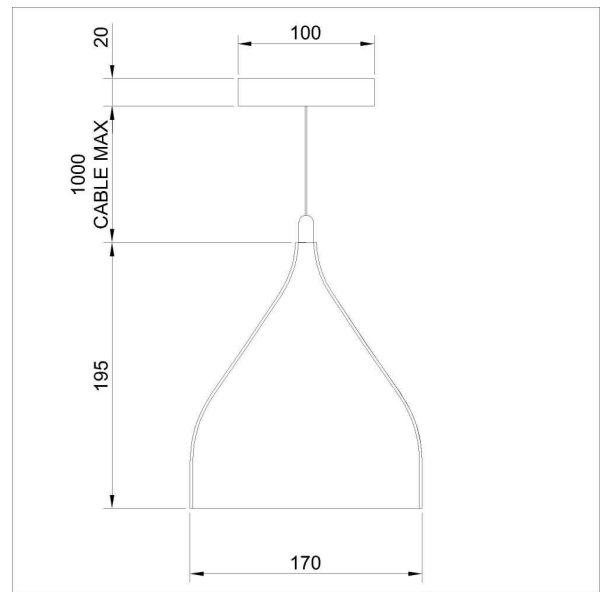

Lifestyle Series

Style. Attitude. Luxury

MARA E27

Decorative Pendant

The MARA Decorative Pendant is a simple modern pendant light with a classic bell shape design. Finished with a soft white powder coat, this will add style to any modern home. Perfect for island benches in kitchens, and bedrooms. Dimensions are 120mm Dia x 200mm, with 1 x E27 Lampholder.

IP20

SPECIFICATIONS

Material Specifications

Material	Aluminium
Finish	Powdercoated White
Ingress Protection	IP20
Dimensions	170mm(dia) x 195mm(H)
Dimensions	Canopy: 100mm (dia) x 20mm (H)
Suspension Length	1.0m Cable (max length)
Warranty	3 Year Replacement

Electrical Specifications

Input Voltage	220-240V
Connection Method	Hard Wired

Optic Specifications

Light Source	E27 Lampholder (60W Max)
Accessories	Globe not included

VARIATIONS

LC1258W	MARA E27 Decorative Pendant, White
----------------	------------------------------------