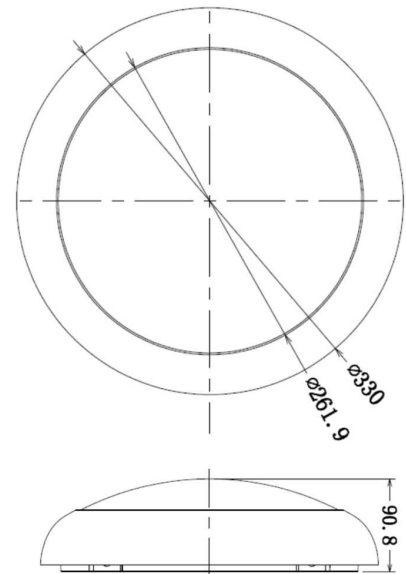

#### Material Specifications

<b>Material</b>	Polycarbonate Body & Polycarbonate Diffuser
<b>Colour</b>	RAL9005 Jet Black/ RAL9016 Traffic White
<b>Dimensions</b>	330mm (Dia) x 90mm(D)
<b>Ingress Protection</b>	IP65
<b>Impact Rating</b>	IK08
<b>Warranty</b>	5 Year Replacement

#### Optic Specifications

<b>Light Source</b>	Epistar 20W LED 2835SMD Chip
<b>Beam Angle</b>	120°
<b>Nominal Lumens</b>	1451lm
<b>CRI</b>	82Ra
<b>Reported L70 (Hours)</b>	> 54,000 Hrs