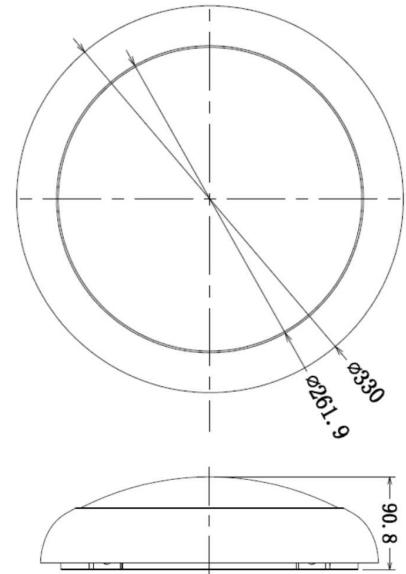

dynamic series

Efficient. Cutting Edge. Reliable

METZ 20W

Round Bulkhead

The METZ 20W Bulkhead is an architectural oyster light, designed for ultimate versatility and ease of installation with ceiling or wall mounting options. Ideal for illuminating outdoor commercial applications with an IP65 rating that ensures it is watertight, dustproof and durable for any weather condition. 4 x side knock-out points, and 2 x rear knock-out points. Eyelid and grill covers available separately.

SPECIFICATIONS

Material Specifications

Material	Polycarbonate Body & Polycarbonate Diffuser
Colour	RAL9005 Jet Black/ RAL9016 Traffic White
Dimensions	330mm (Dia) x 90mm(D)
Ingress Protection	IP65
Impact Rating	IK08
Warranty	5 Year Replacement

Electrical Specifications

Input Voltage	240V AC
Power Supply	Integrated Driver, 260mA
Connection Method	Hard Wired
Operating Temperature (Ta)	-20°C to +45°C

Optic Specifications

Light Source	Epistar 20W LED 2835SMD Chip
Beam Angle	120°
Nominal Lumens	1451lm
CRI	82Ra
Reported L70 (Hours)	> 54,000 Hrs