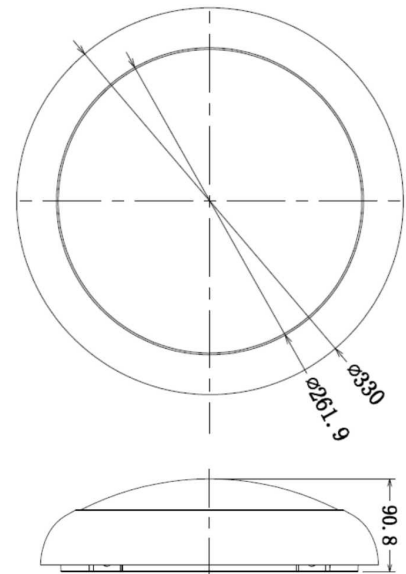

dynamic series

Efficient. Cutting Edge. Reliable

METZ 20W

Round Bulkhead

The METZ 20W Bulkhead is an architectural oyster light, designed for ultimate versatility and ease of installation with ceiling or wall mounting options. Ideal for illuminating outdoor commercial applications with an IP65 rating that ensures it is watertight, dustproof and durable for any weather condition. 4 x side knock-out points, and 2 x rear knock-out points. Eyelid and grill covers available separately.

SPECIFICATIONS

Material Specifications

Material	Polycarbonate Body & Polycarbonate Diffuser
Colour	RAL9005 Jet Black/ RAL9016 Traffic White
Dimensions	330mm (Dia) x 90mm(D)
Ingress Protection	IP65
Impact Rating	IK08
Warranty	5 Year Replacement

Electrical Specifications

Input Voltage	240V AC
Power Supply	Integrated Driver, 260mA
Connection Method	Hard Wired
Operating Temperature (Ta)	-20°C to +45°C

Optic Specifications

Light Source	Epistar 20W LED 2835SMD Chip
Beam Angle	120°
Nominal Lumens	1451lm
CRI	82Ra
Reported L70 (Hours)	> 54,000 Hrs