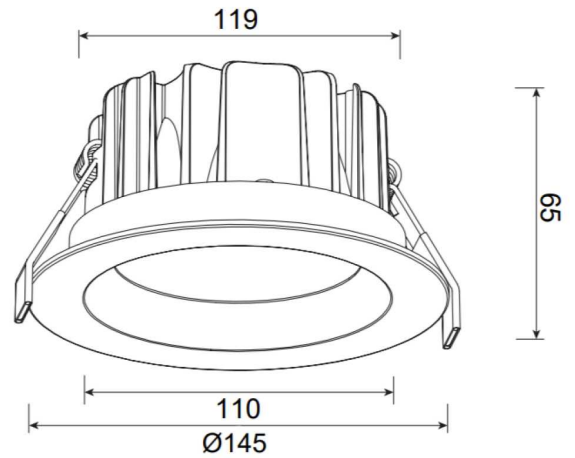

VARIATIONS

LC3558W	MICHIGAN 15W Downlight, White, 60°, Phase Dim, 3000K, 1,613lm
LC3558B	MICHIGAN 15W Downlight, Black, 60°, Phase Dim, 3000K, 1,613lm
LC3559W	MICHIGAN 15W Downlight, White, 60°, Phase Dim, 4000K, 1,721lm
LC3559B	MICHIGAN 15W Downlight, Black, 60°, Phase Dim, 4000K, 1,721lm