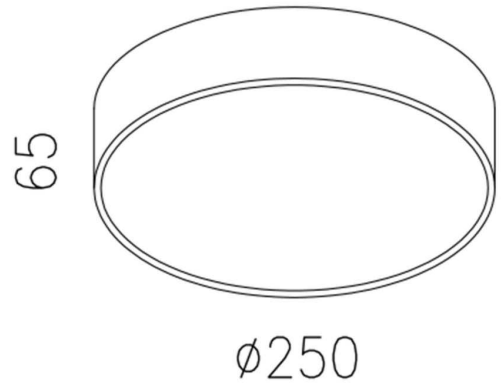

Optic Specifications

Light Source	Bridgelux BXEN Series LED
Delivered Lumens	2,055lm (3000K)
Delivered Lumens	2,120lm (4000K)
Efficacy	Up to 102lm/W
Beam Angle	120°
Optics	Opal Diffuser
CRI	Ra >83
Reported L70 (Hours)	>54,000 Hrs