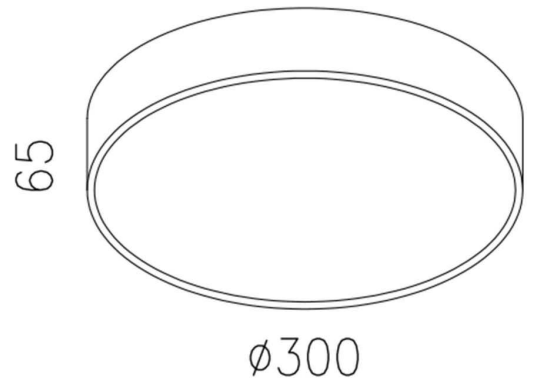

Classic Series

Proven. Quality. Customisable

MILAN 30W

Round 300mm Ceiling Light

The MILAN 30W Round Ceiling Light, designed with powerful illumination and advanced LED technology, creates an effortless sheet of even diffused light. Housed inside a modern black slimline profile, its modern minimal design allows it to fit into any residential or commercial space. 300mm Diameter Oyster Light.

IP20

SPECIFICATIONS

Material Specifications

Material	Pressed Aluminium Housing with PC Diffuser
Finish	Sandy Powder Coat
Dimensions	300mm Dia x 65mm (H)
Ingress Protection	IP20
Weight	1.9kg
Warranty	5 Year Replacement

Electrical Specifications

Power Supply	HEP Driver
Input Voltage	240V
Dimming	TRIAC Dimmable, 10%-100%
Benefits	Suspension Kit available

Optic Specifications

Light Source	Bridgelux BXEN Series LED
Delivered Lumens	3203lm
Beam Angle	120°
Optics	Opal Diffuser
CRI	85Ra
Reported L70 (Hours)	> 54,000 Hrs

VARIATIONS

LC4505	MILAN 30W Round Ceiling Light, White, Phase Dim, 3000K
LC4506	MILAN 30W Round Ceiling Light, White, Phase Dim, 4000K
LC4507	MILAN 30W Round Ceiling Light, Black, Phase Dim, 3000K
LC4508	MILAN 30W Round Ceiling Light, Black, Phase Dim, 4000K
LC4533	MILAN 30W Round Ceiling Light, Black, Phase Dim, 3000K/4000K
LC4532	MILAN 30W Round Ceiling Light, White, Phase Dim, 3000K/4000K