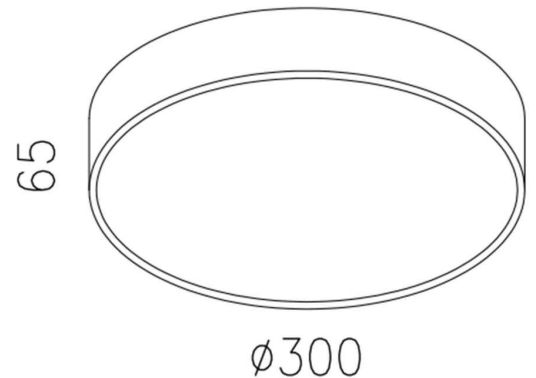

Classic Series

Proven. Quality. Customisable

MILAN 30W

Round 300mm Ceiling Light

The MILAN 30W Round Ceiling Light, designed with powerful illumination and advanced LED technology, creates an effortless sheet of even diffused light. Housed inside a modern black slimline profile, its modern minimal design allows it to fit into any residential or commercial space. 300mm Diameter Oyster Light.

IP20

SPECIFICATIONS

Material Specifications

Material	Pressed Aluminium Housing with PC Diffuser
Finish	Sandy Powder Coat
Dimensions	300mm Dia x 65mm (H)
Ingress Protection	IP20
Weight	1.9kg
Warranty	5 Year Replacement

Electrical Specifications

Power Supply	HEP Driver
Input Voltage	240V
Dimming	TRIAC Dimmable, 10%-100%
Benefits	Suspension Kit available

Optic Specifications

Light Source	Bridgelux BXEN Series LED
Delivered Lumens	3203lm
Beam Angle	120°
Optics	Opal Diffuser
CRI	85Ra
Reported L70 (Hours)	> 54,000 Hrs

VARIATIONS

LC4505	MILAN 30W Round Ceiling Light, White, Phase Dim, 3000K
LC4506	MILAN 30W Round Ceiling Light, White, Phase Dim, 4000K
LC4507	MILAN 30W Round Ceiling Light, Black, Phase Dim, 3000K
LC4508	MILAN 30W Round Ceiling Light, Black, Phase Dim, 4000K
LC4533	MILAN 30W Round Ceiling Light, Black, Phase Dim, 3000K/4000K
LC4532	MILAN 30W Round Ceiling Light, White, Phase Dim, 3000K/4000K