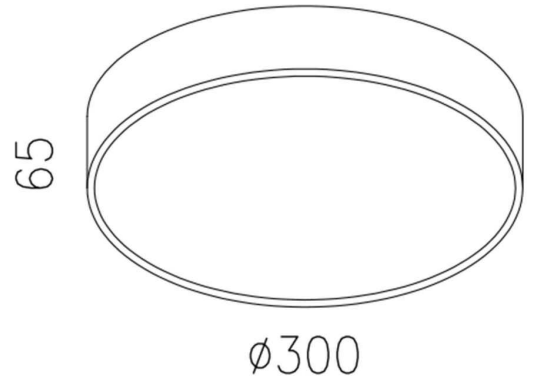

Optic Specifications

Light Source	Bridgelux BXEN Series LED
Delivered Lumens	3203lm
Beam Angle	120°
Optics	Opal Diffuser
CRI	85Ra
Reported L70 (Hours)	> 54,000 Hrs