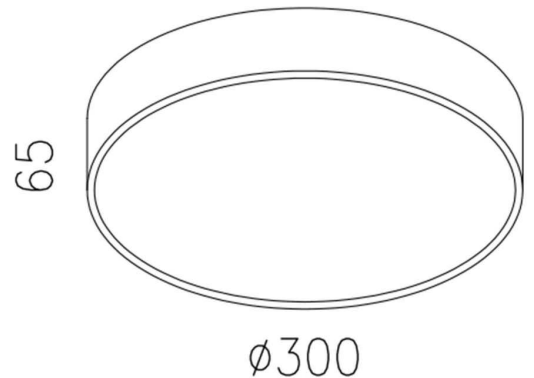

Classic Series

Proven. Quality. Customisable

MILAN 30W

Round 300mm Ceiling Light

The MILAN 30W Round Ceiling Light, designed with powerful illumination and advanced LED technology, creates an effortless sheet of even diffused light. Housed inside a modern black slimline profile, its modern minimal design allows it to fit into any residential or commercial space. 300mm Diameter Oyster Light.

IP20

SPECIFICATIONS

Material Specifications

Material	Pressed Aluminium Housing with PC Diffuser
Finish	Sandy Powder Coat
Dimensions	300mm Dia x 65mm (H)
Ingress Protection	IP20
Weight	1.9kg
Warranty	5 Year Replacement

Electrical Specifications

Power Supply	HEP Driver
Input Voltage	240V
Dimming	TRIAC Dimmable, 10%-100%
Benefits	Suspension Kit available

Optic Specifications

Light Source	Bridgelux BXEN Series LED
Delivered Lumens	3203lm
Beam Angle	120°
Optics	Opal Diffuser
CRI	85Ra
Reported L70 (Hours)	> 54,000 Hrs

VARIATIONS

LC4505	MILAN 30W Round Ceiling Light, White, Phase Dim, 3000K
LC4506	MILAN 30W Round Ceiling Light, White, Phase Dim, 4000K
LC4507	MILAN 30W Round Ceiling Light, Black, Phase Dim, 3000K
LC4508	MILAN 30W Round Ceiling Light, Black, Phase Dim, 4000K
LC4533	MILAN 30W Round Ceiling Light, Black, Phase Dim, 3000K/4000K
LC4532	MILAN 30W Round Ceiling Light, White, Phase Dim, 3000K/4000K