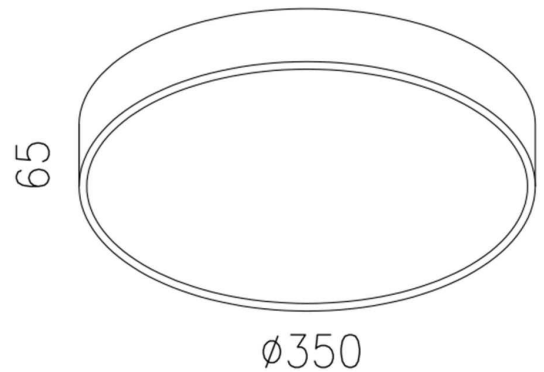

Optic Specifications

Light Source	Bridgelux BXEN Series LED
Efficacy	98lm/W
Delivered Lumens	3823lm
Optics	Opal Diffuser
CRI	> 85Ra
Beam Angle	107°
Reported L70 (Hours)	>54,000 Hrs