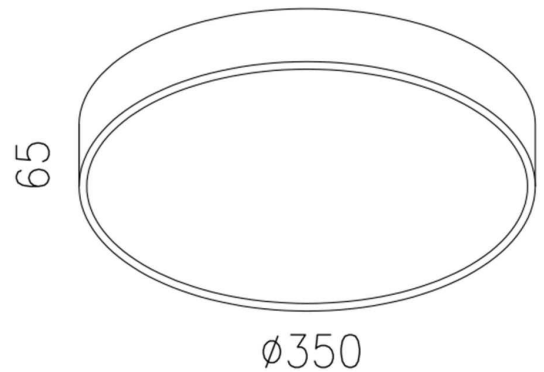

## Round 350mm Ceiling Light

Introducing the MILAN 36W Oyster Light, with powerful illumination and advanced LED technology, a modern slimline profile with a textured finish complements any residential or commercial space. Featuring a smart mounting system for ease of installation, the MILAN provides exceptional light coverage and quality light output with minimal glare.

#### Material Specifications

<b>Material</b>	Pressed Aluminium Housing with PC Diffuser
<b>Finish</b>	Sandy Powder Coat
<b>Dimensions</b>	350mm Dia x 65mm(H)
<b>Ingress Protection</b>	IP20
<b>Weight</b>	2.2kg
<b>Warranty</b>	5 Year Replacement