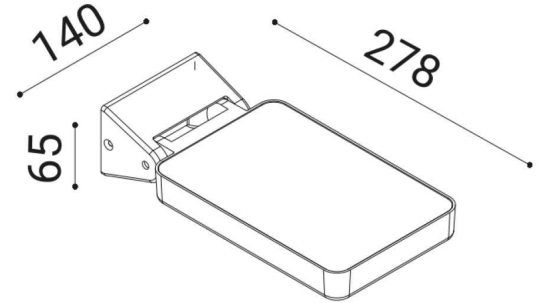

VARIATIONS

900511024	MIRON 16W Floodlight, Meteor Grey, Asymmetric, Non-Dim, 3000K, 2199lm
900511024 D	MIRON 16W Floodlight, Meteor Grey, Asymmetric, DALI Dim, 3000K, 2199lm
900511023	MIRON 16W Floodlight, Ibiza Sand, Asymmetric, Non-Dim, 3000K, 2199lm
900521034	MIRON 16W Floodlight, Meteor Grey, Streetlight Optic, Non-Dim, 4000K, 2199lm