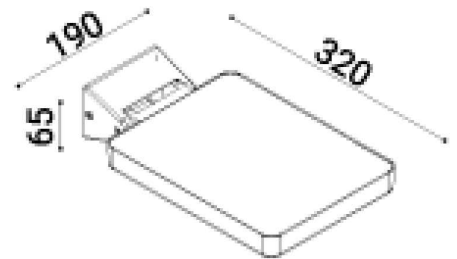

MIRON 36W

Exterior Floodlight

diomede

let there be light

The MIRON 36W Floodlight is a surface-mounted LED Floodlight capable of illuminating any exterior area while only consuming 40W of power. It is rated at IP65, providing full flexibility in outdoor applications. It is constructed from die-cast aluminum alloy and features a toughened tempered glass to protect the powerful SMD LED Chips. Premium Quality, Italian Made product.

SPECIFICATIONS

Material Specifications

Material	Aluminium Housing, Foggy Tempered Glass
Dimensions	325mm(L) x 190mm(W) x 35mm(H)
Ingress Protection	IP65
Warranty	5 Year Replacement

Electrical Specifications

Power Supply	Integrated Meanwell Non-Dimmable
Connection Method	Australian 2-Pin Plug & 1.8m Lead
Operating Temperature (Ta)	-20°C to +50°C
Input Voltage	220-240V

Optic Specifications

Light Source	3600lm Luxeon LED
Optics	20°/50°/65°/ Asymmetric/ Streetlight
CRI	80Ra
Calculated L70 (Hours)	59,000 Hrs