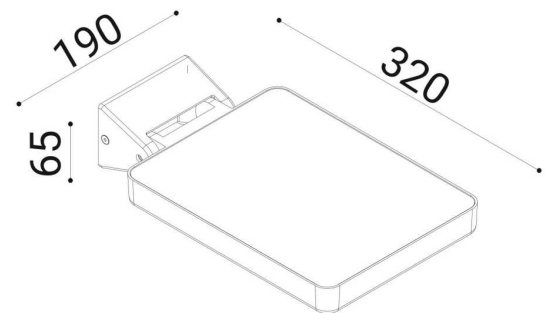

Optic Specifications

Light Source	3600lm Luxeon LED
Optics	65° / Asymmetric / Streetlight
CRI	80Ra
Calculated L70 (Hours)	59,000 Hrs