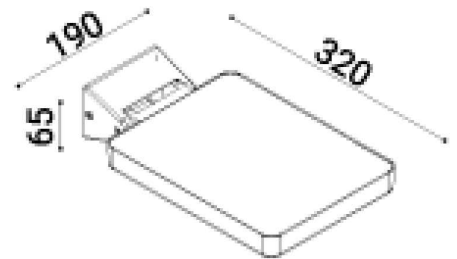

#### Material Specifications

<b>Material</b>	Aluminium Housing, Foggy Tempered Glass
<b>Dimensions</b>	325mm(L) x 190mm(W) x 35mm(H)
<b>Ingress Protection</b>	IP65
<b>Warranty</b>	5 Year Replacement

#### Electrical Specifications

<b>Power Supply</b>	Integrated Meanwell Non-Dimmable
<b>Connection Method</b>	Australian 2-Pin Plug & 1.8m Lead
<b>Operating Temperature (Ta)</b>	-20°C to +50°C
<b>Input Voltage</b>	220-240V