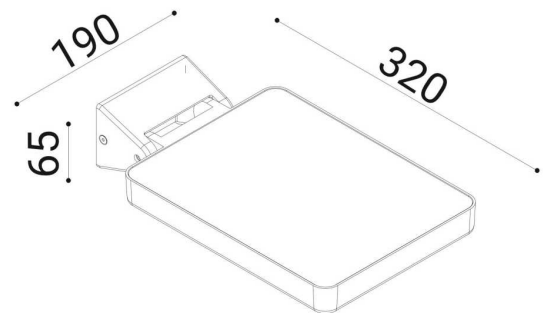

MIRON 36W

Exterior Floodlight

diomede

let there be light

The MIRON 36W Floodlight is a surface-mounted LED Floodlight capable of illuminating any exterior area while only consuming 40W of power. It is rated at IP65, providing full flexibility in outdoor applications. It is constructed from die-cast aluminum alloy and features a toughened tempered glass to protect the powerful SMD LED Chips. Premium Quality, Italian Made product.

SPECIFICATIONS

Material Specifications

Material	Aluminium Housing, Foggy Tempered Glass
Dimensions	320mm(L) x 190mm(W) x 65mm(H)
Ingress Protection	IP65
Warranty	5 Year Replacement

Electrical Specifications

Power Supply	Integrated Meanwell Non-Dimmable
Connection Method	Australian 2-Pin Plug & 1.8m Lead
Operating Temperature (Ta)	-20°C to +50°C
Input Voltage	220-240V

Optic Specifications

Light Source	3600lm Luxeon LED
Optics	65° / Asymmetric / Streetlight
CRI	80Ra
Calculated L70 (Hours)	59,000 Hrs