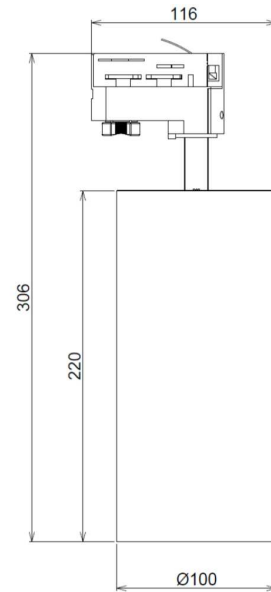

VARIATIONS

LC1498B	MODIS-L 30W Tracklight, Black, 36°, Phase Dim, Tri-Colour, 2550-3650lm
LC1498W	MODIS-L 30W Tracklight, White, 36°, Phase Dim, Tri-Colour, 2550-3650lm