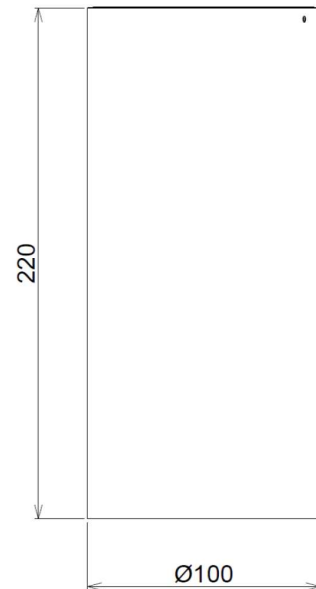

MODIS-L 35W

Surface Mount Can Light

The MODIS series is a modular lighting series with an exquisite design and UGR19 anti-glare feature. It supports six installation methods, including recessed, canopy ceiling, surface-mounted, pendant, and track options. With four size choices (Ø55mm, Ø65mm, Ø85mm, Ø100mm), it uses a Bridgelux COB light source, achieving 120lm/W efficiency. It offers interchangeable CCT and wattage (except Ø55mm), multiple reflector angles, and flicker-free drivers. Ideal for commercial and residential spaces, such as hotels, offices, museums, and homes.

SPECIFICATIONS

Material Specifications

Material	Aluminium & Transparent Tempered Glass
Mounting	Surface Mount
Colour	Black RAL9005/ White RAL9016
Dimensions	100mm (Dia) x 220mm (H)
Ingress Protection	IP20
Warranty	5 Year Replacement

Electrical Specifications

Power Supply	Integral Driver, 500mA, Phase Dimmable
Connection Method	Terminal Block in base
Input Voltage	240V

Optic Specifications

Light Source	Tridonic 35W LED
Delivered Lumens	3050-4250lm
CRI	Ra >90
Colour Deviation	SDCM ≤ 5
Reported L70 (Hours)	50,000 Hrs

VARIATIONS

LC1419B	MODIS-L 35W Surface Mount Can Light, Black, 36°, Phase Dim, Tri-Colour, 3050-4250lm
LC1419W	MODIS-L 35W Surface Mount Can Light, White, 36°, Phase Dim, Tri-Colour, 3050-4250lm